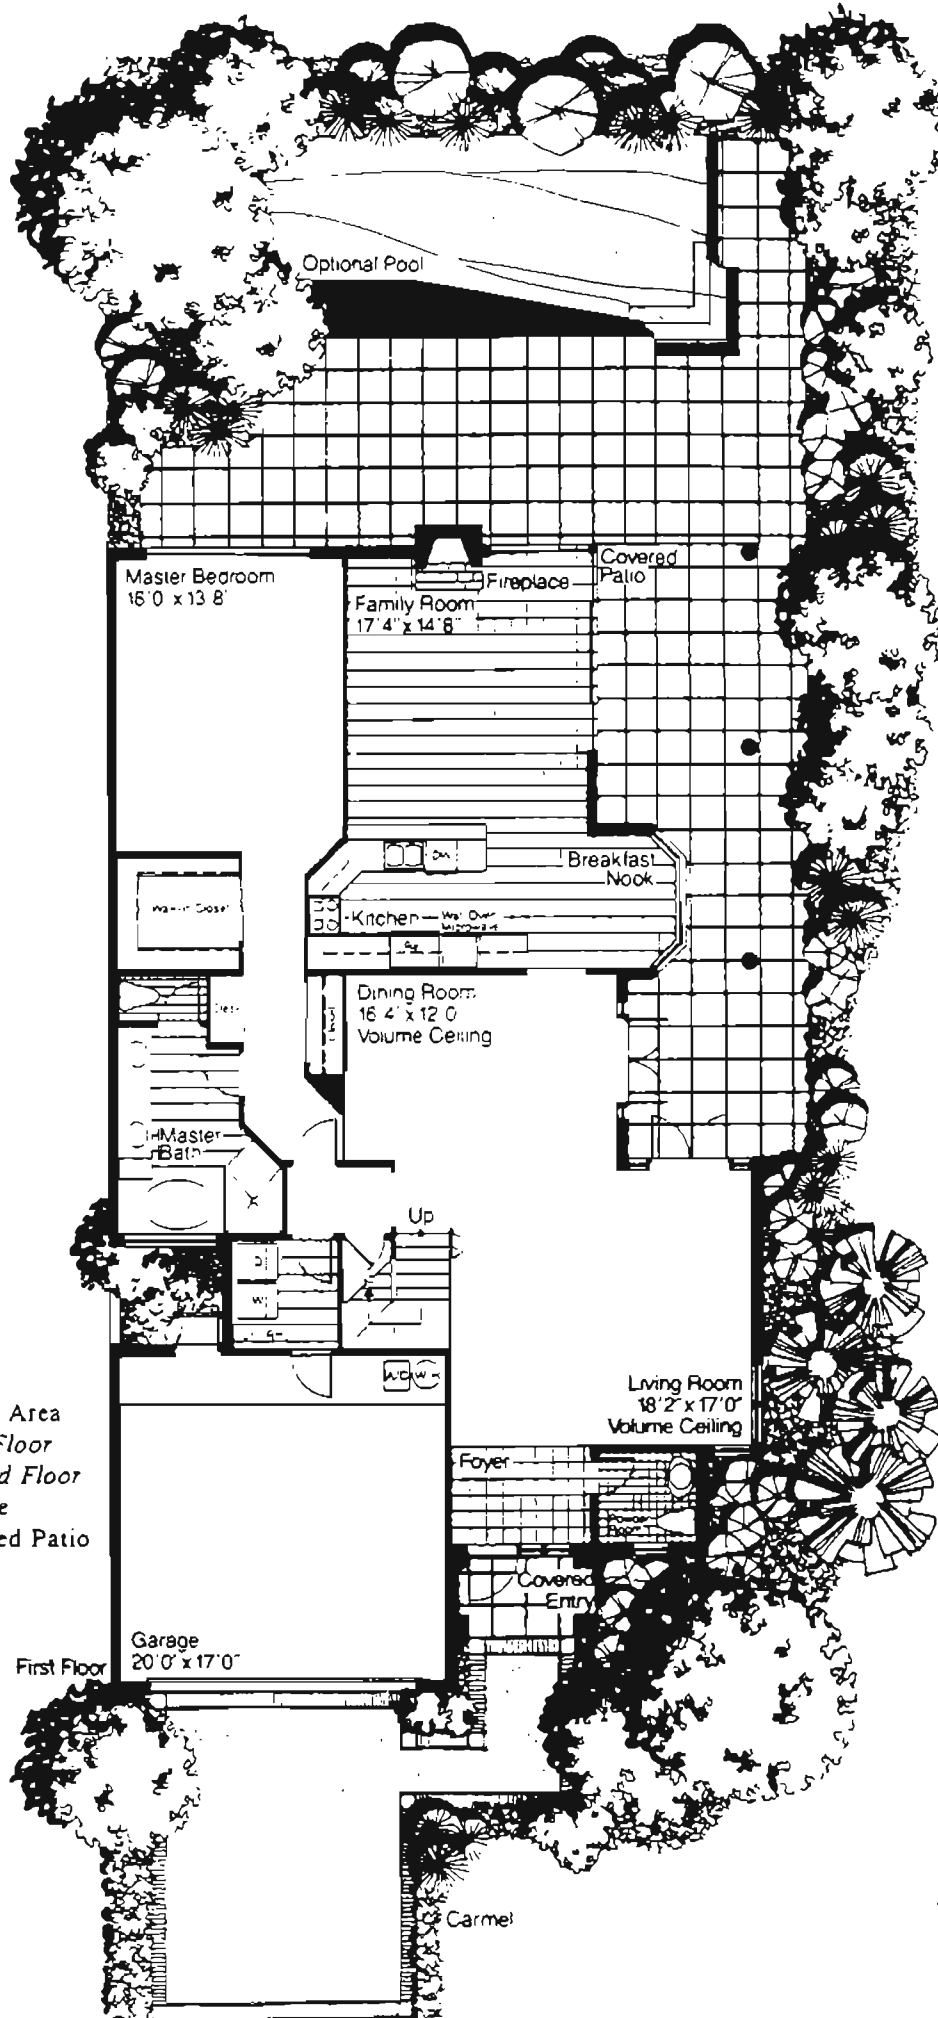

*Bel Aire
at Grand
Palms*

- Living Area
- 1835 First Floor
- 870 Second Floor
- 455 Garage
- 295 Covered Patio

Total: 3455

*Plans & Specific
dimensions are sub-
ject to change without
prior notice from
developer.*