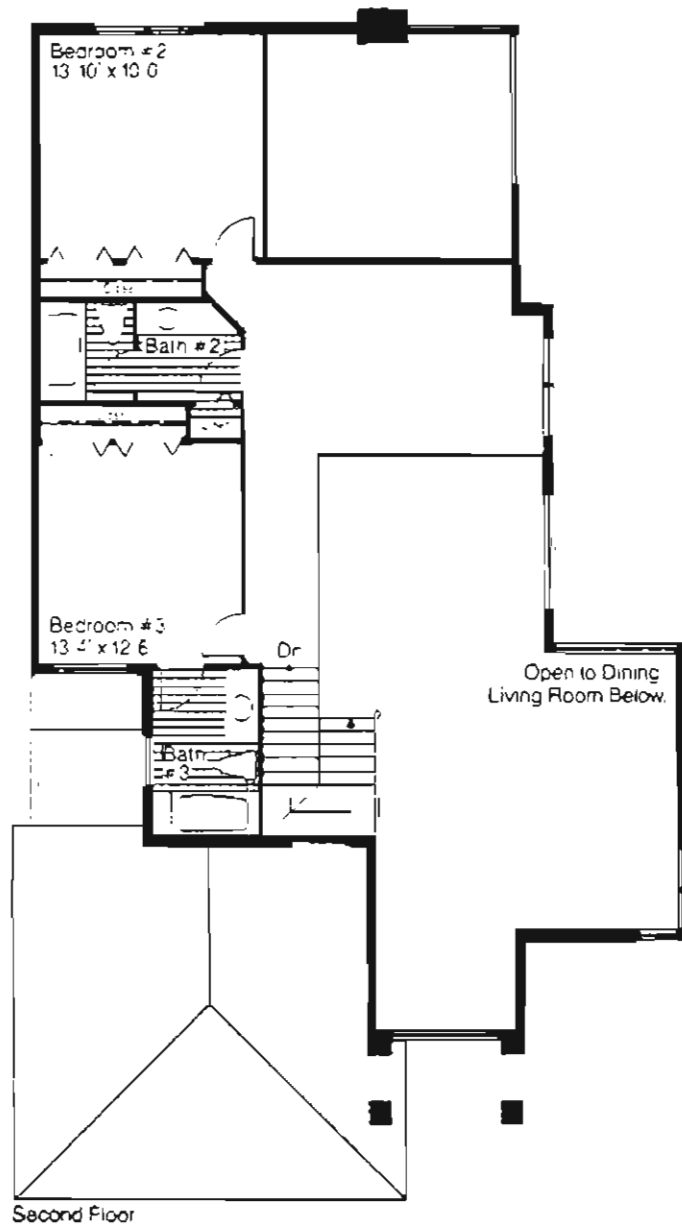

Bel Aire at Grand Palms

Carmel