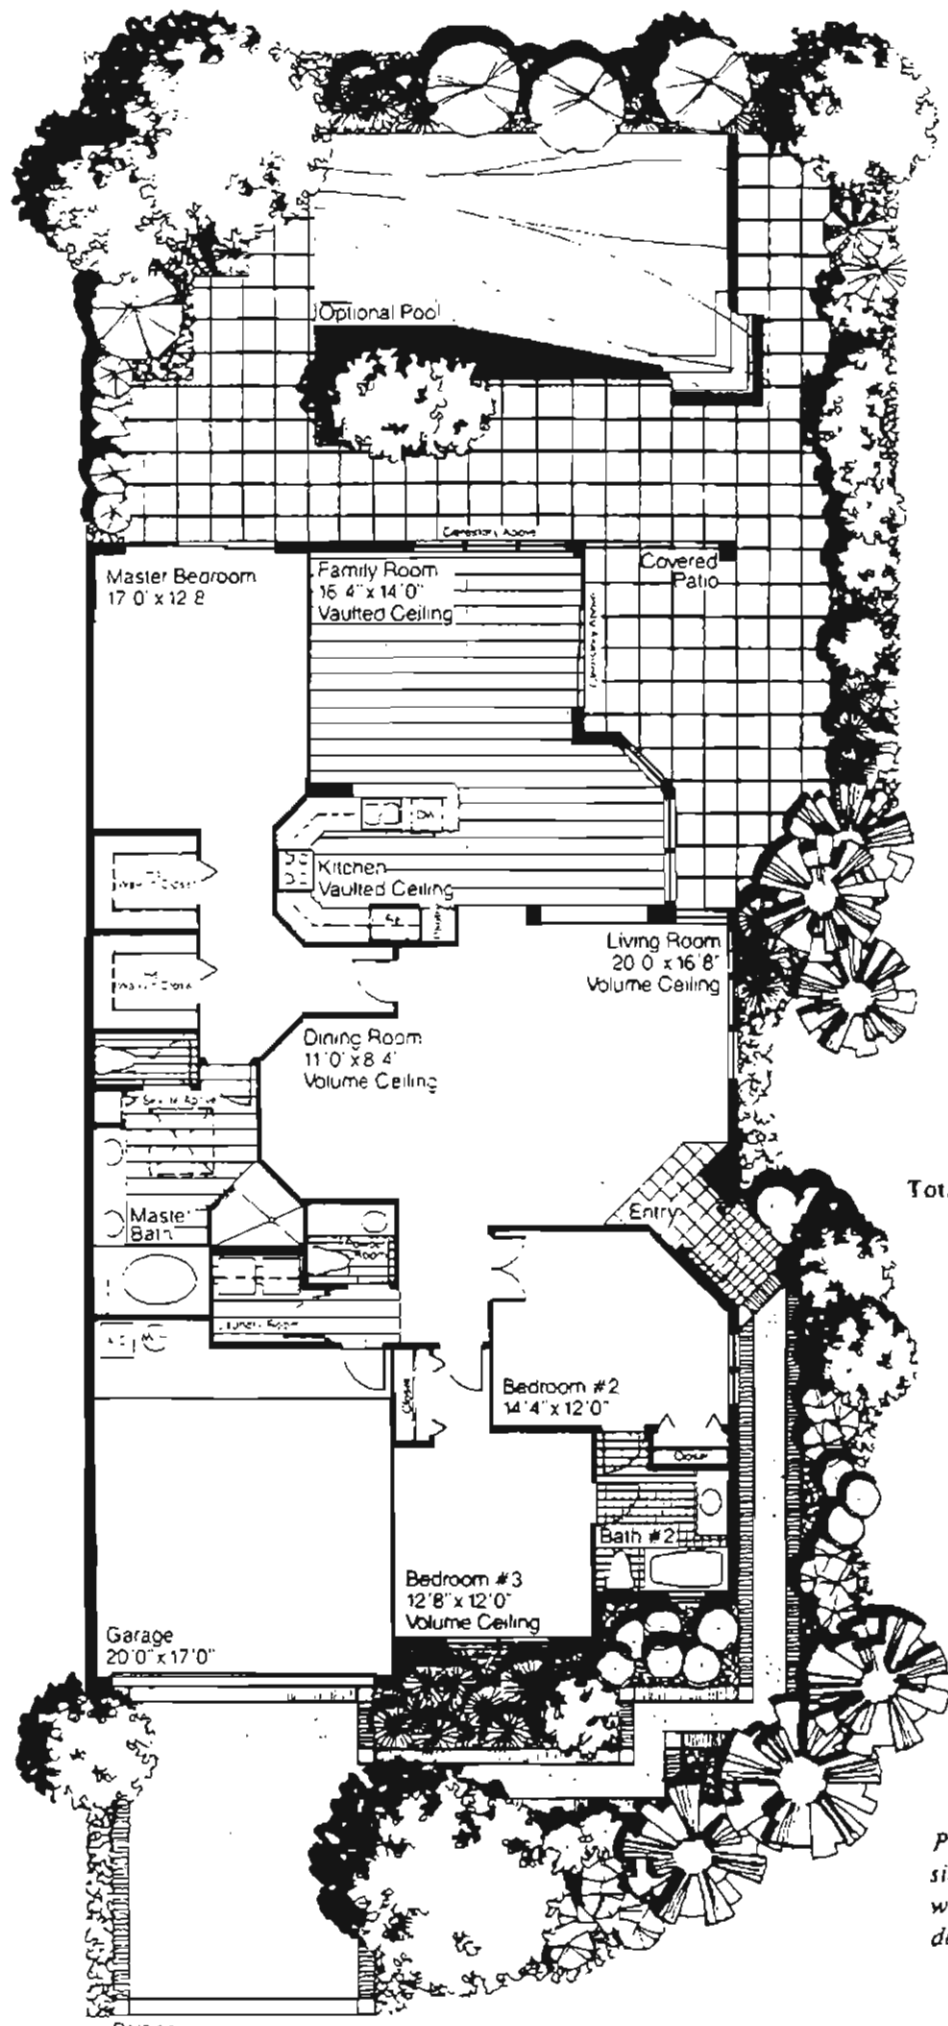

# Bel Aire at Grand Palms

2162	Living Area
400	Garage
165	Covered Patio
<hr/>	
<b>Total:</b>	<b>2727</b>

*Plans & Specific dimensions are subject to change without prior notice from developer.*