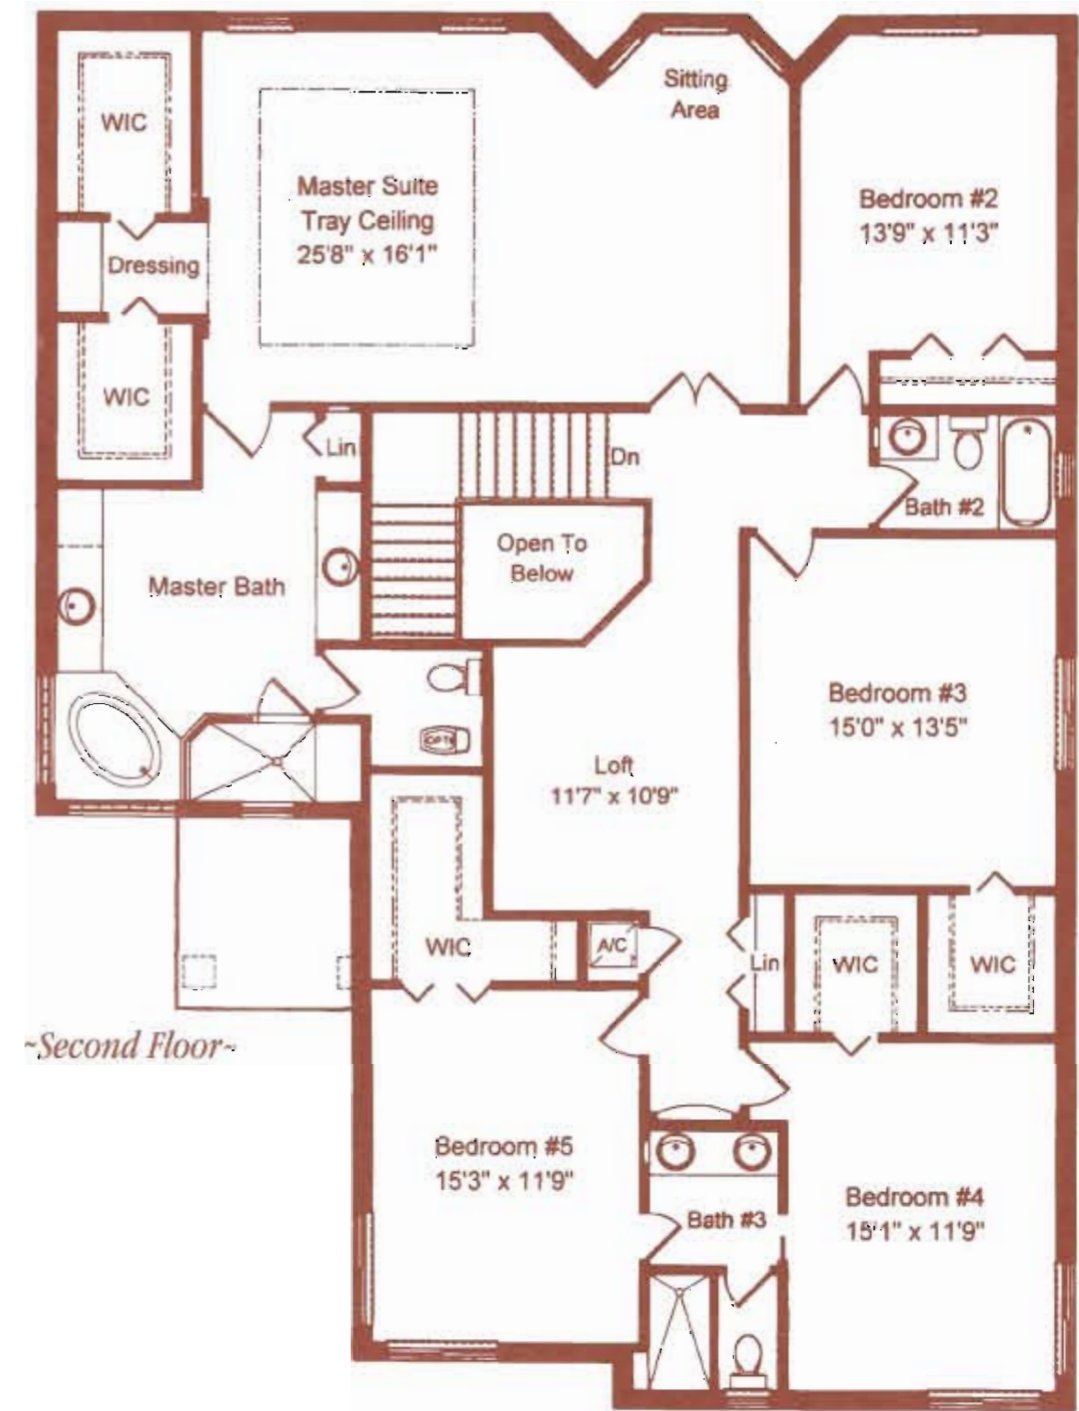

Vina del Mar

Vina del Mar

6 Bedroom, 4 Bath & 3 Car Garage

<i>1st Floor</i>	
Living Area A/C	1,656 sq.ft.
Garage	667 sq.ft.
Entry	60 sq.ft.
<i>2nd Floor</i>	
Living Area A/C	2,323 sq.ft.
Total	4,706 sq.ft.