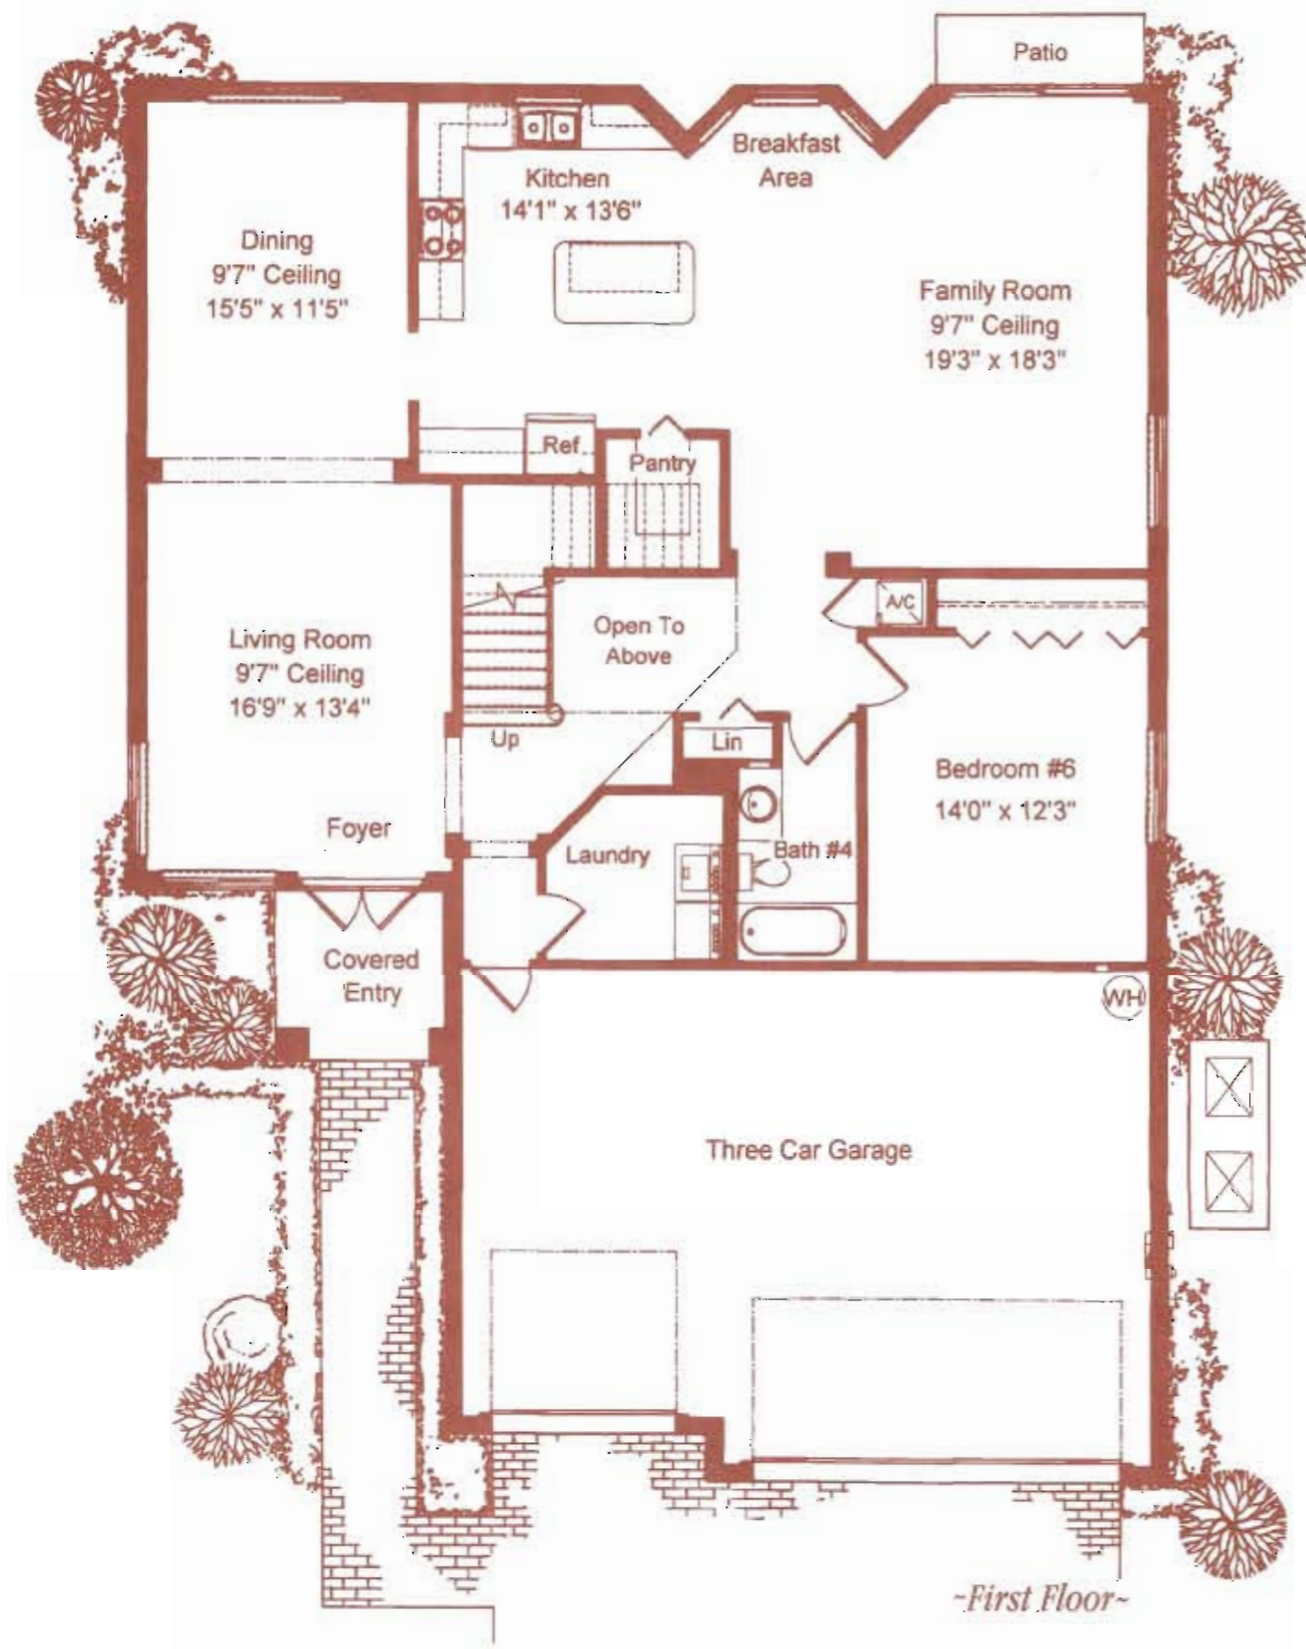

Vina del Mar

Vina del Mar

6 Bedroom, 4 Bath & 3 Car Garage

<i>1st Floor</i>	
Living Area A/C	1,656 sq.ft.
Garage	667 sq.ft.
Entry	60 sq.ft.
<i>2nd Floor</i>	
Living Area A/C	2,323 sq.ft.
Total	4,706 sq.ft.