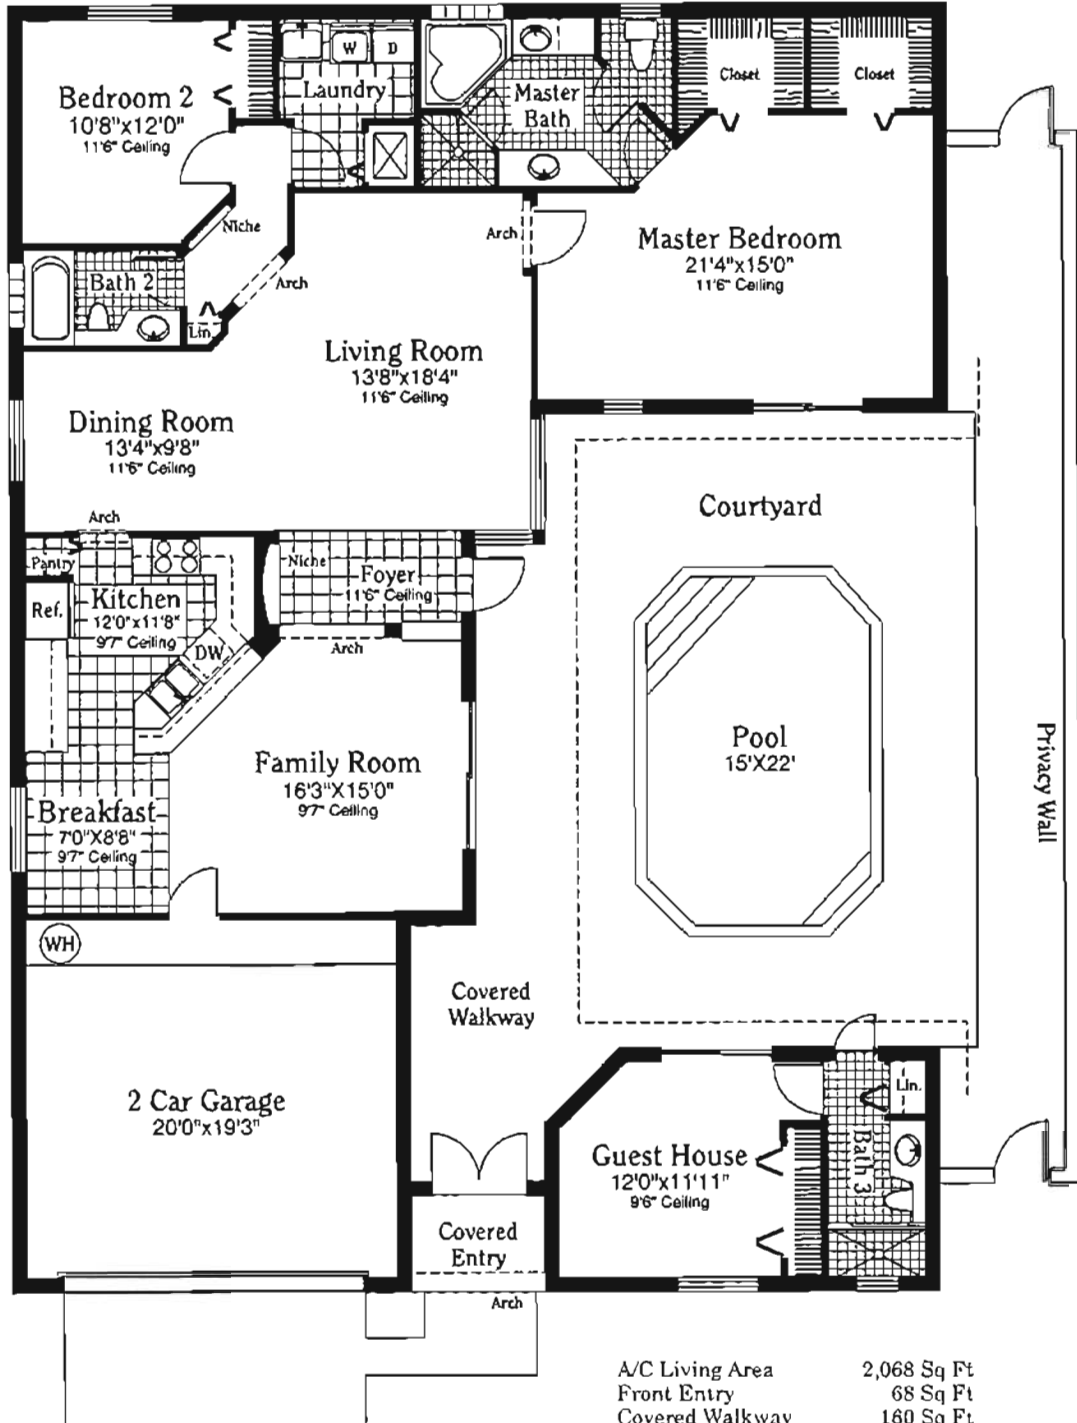

Pavilion Pool House

2,068 A/C Square Feet
3 Bedrooms, 3 Bathrooms, Family Room
Pool (Includes Guest House), 2-Car Garage

Elevation A

Elevation B

AT PEMBROKE SHORES

Artist's Conception

16401 S.W. 1st Street • Pembroke Pines, Florida 33027 • (305) 430-8600 • Fax (305) 430-4447

Pavilion Pool House

2,068 A/C Square Feet
 3 Bedrooms, 3 Bathrooms, Family Room
 Pool (Includes Guest House), 2-Car Garage

A/C Living Area	2,068 Sq Ft
Front Entry	68 Sq Ft
Covered Walkway	160 Sq Ft
Garage	425 Sq Ft
TOTAL	2,721 Sq Ft