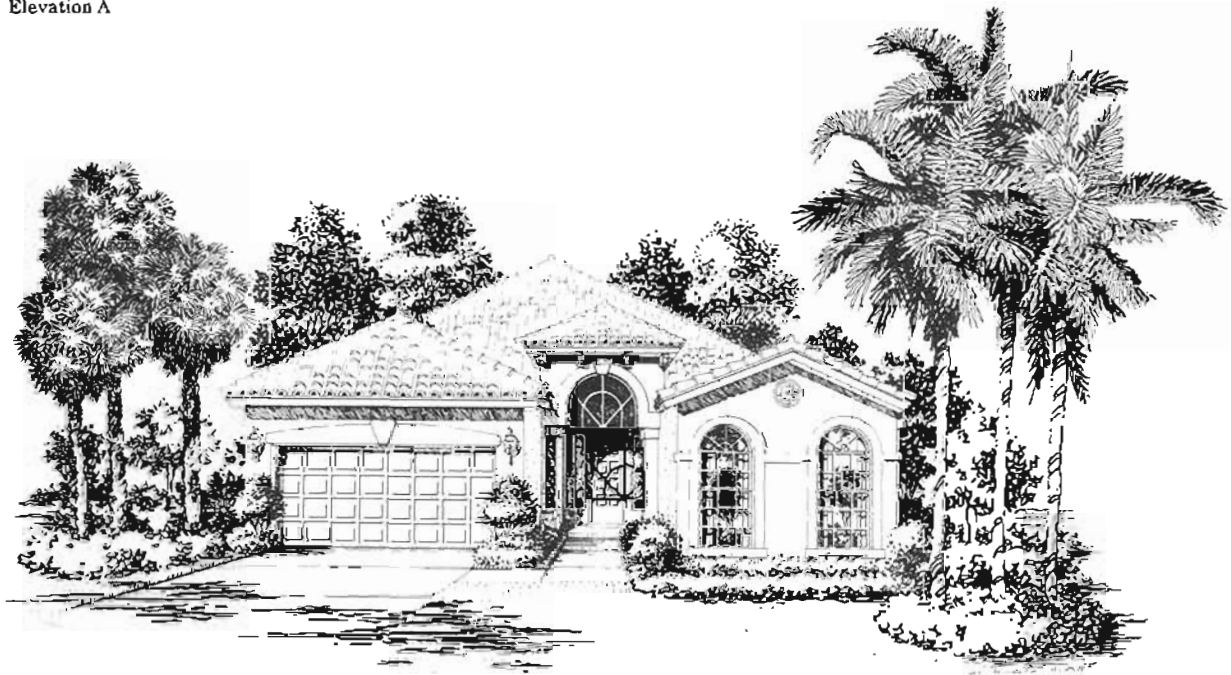

The Monte Carlo

1,665 A/C Square Feet
3 Bedrooms, 2 Bathrooms
2 Car Garage
(Bedroom 2 / Optional Den)

Elevation A

Elevation B

AT PEMBROKE SHORES

Artist's Conception

16401 S.W. 1st Street • Pembroke Pines, Florida 33027 • (305) 430-8600 • Fax (305) 430-4447

The Monte Carlo

1,665 A/C Square Feet
 3 Bedrooms, 2 Bathrooms
 2 Car Garage
 (Bedroom 2 / Optional Den)

A/C Living Area	1,665 Sq Ft
Covered Entry	40 Sq Ft
Garage	406 Sq Ft
TOTAL	2,111 Sq Ft

Copyright, 1994, The New K. Hovnanian Companies of Florida