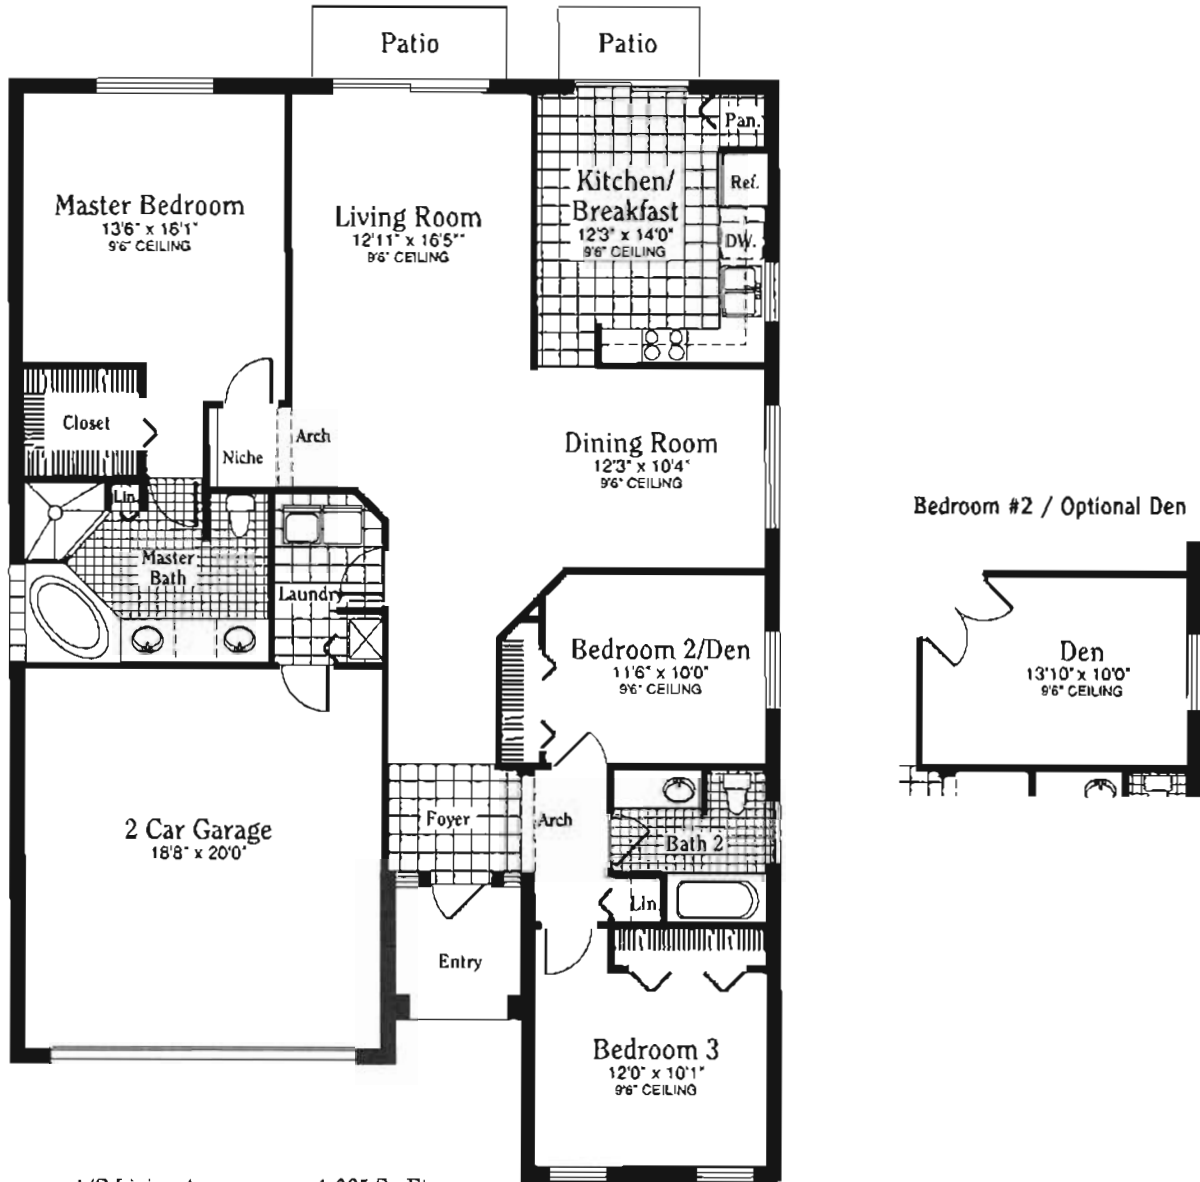

The Monte Carlo

1,665 A/C Square Feet
3 Bedrooms, 2 Bathrooms
2 Car Garage
(Bedroom 2 / Optional Den)

Elevation A

Elevation B

AT PEMBROKE SHORES

Artist's Conception

16401 S.W. 1st Street • Pembroke Pines, Florida 33027 • (305) 430-8600 • Fax (305) 430-4447

The Monte Carlo

1,665 A/C Square Feet
 3 Bedrooms, 2 Bathrooms
 2 Car Garage
 (Bedroom 2 / Optional Den)

A/C Living Area	1,665 Sq Ft
Covered Entry	40 Sq Ft
Garage	406 Sq Ft
TOTAL	2,111 Sq Ft

Copyright, 1994, The New K. Hovnanian Companies of Florida