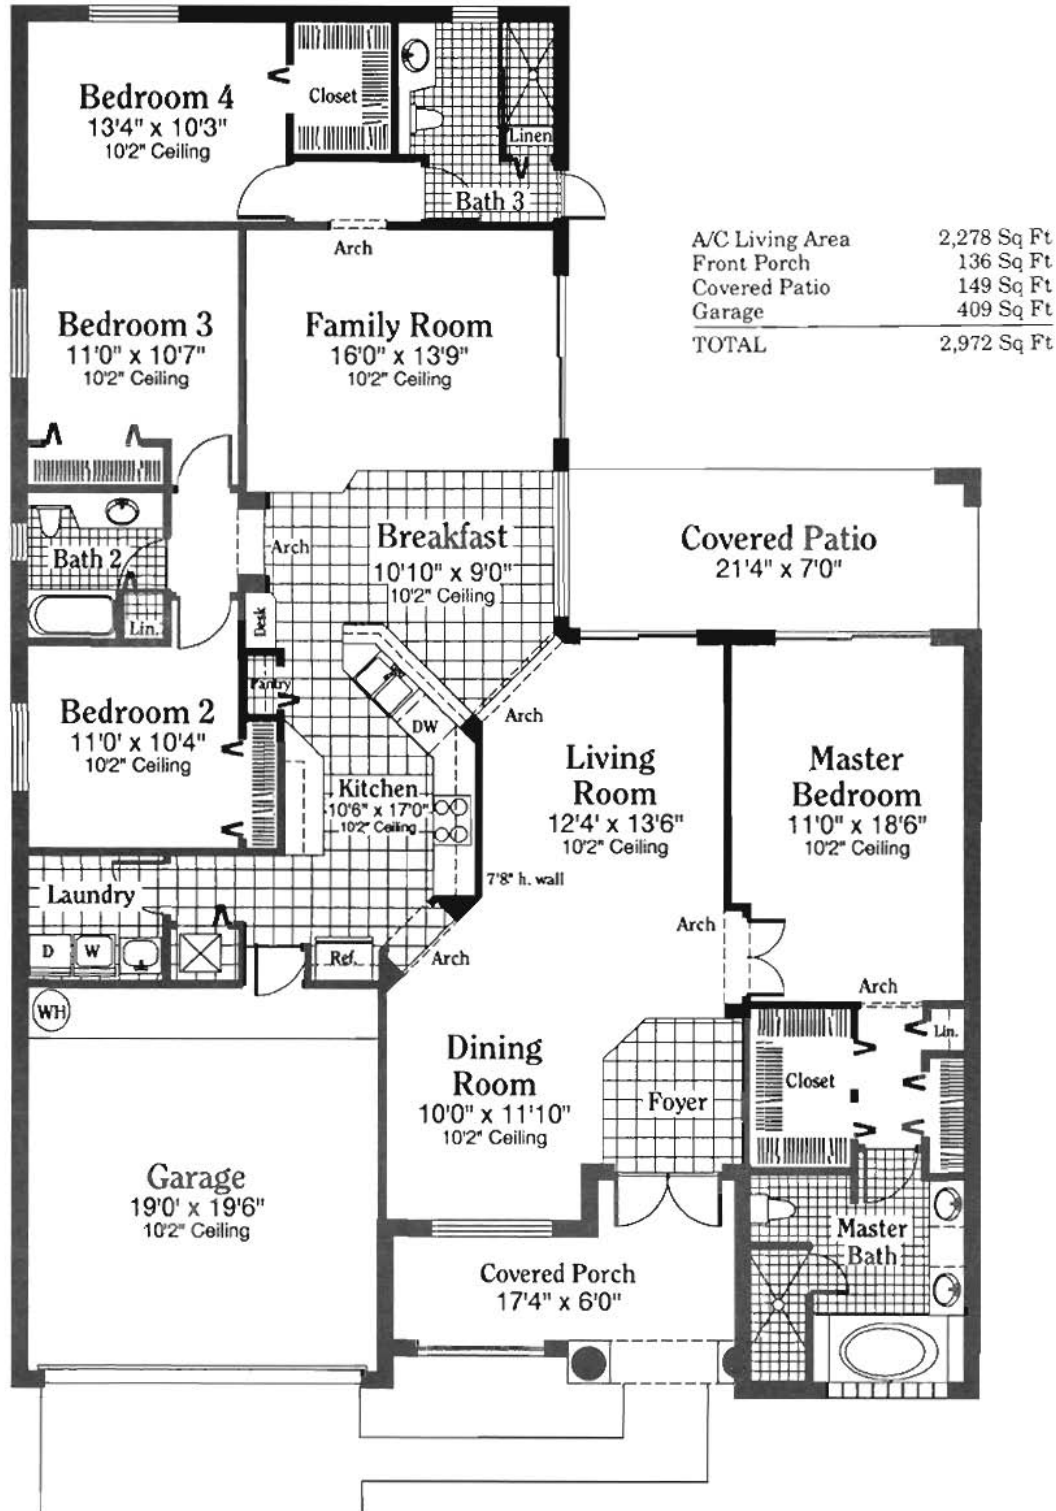

Harbour House

2,278 A/C Square Feet
4 Bedrooms, 3 Bathrooms, Family Room
Covered Patio, 2-Car Garage

Elevation A

Elevation B

AT PEMBROKE SHORES

AT PEMBROKE SHORES

Artist's Conception

224 Southwest 166th Avenue • Pembroke Pines, FL 33027 • Telephone: (954) 430-8600 • Fax: (954) 430-4447

Harbour House

2,278 A/C Square Feet
 4 Bedrooms, 3 Bathrooms, Family Room
 Covered Patio, 2-Car Garage

Copyright, © 1994, The New K. Hovnanian® Companies of Florida

Distinctive By Design

Developer reserves the right to change and/or alter materials, specifications, features, dimensions, designs and prices without prior notice. All plans and elevations are artist's renderings and may vary somewhat in precise detail and dimensions. All measurements are approximate.