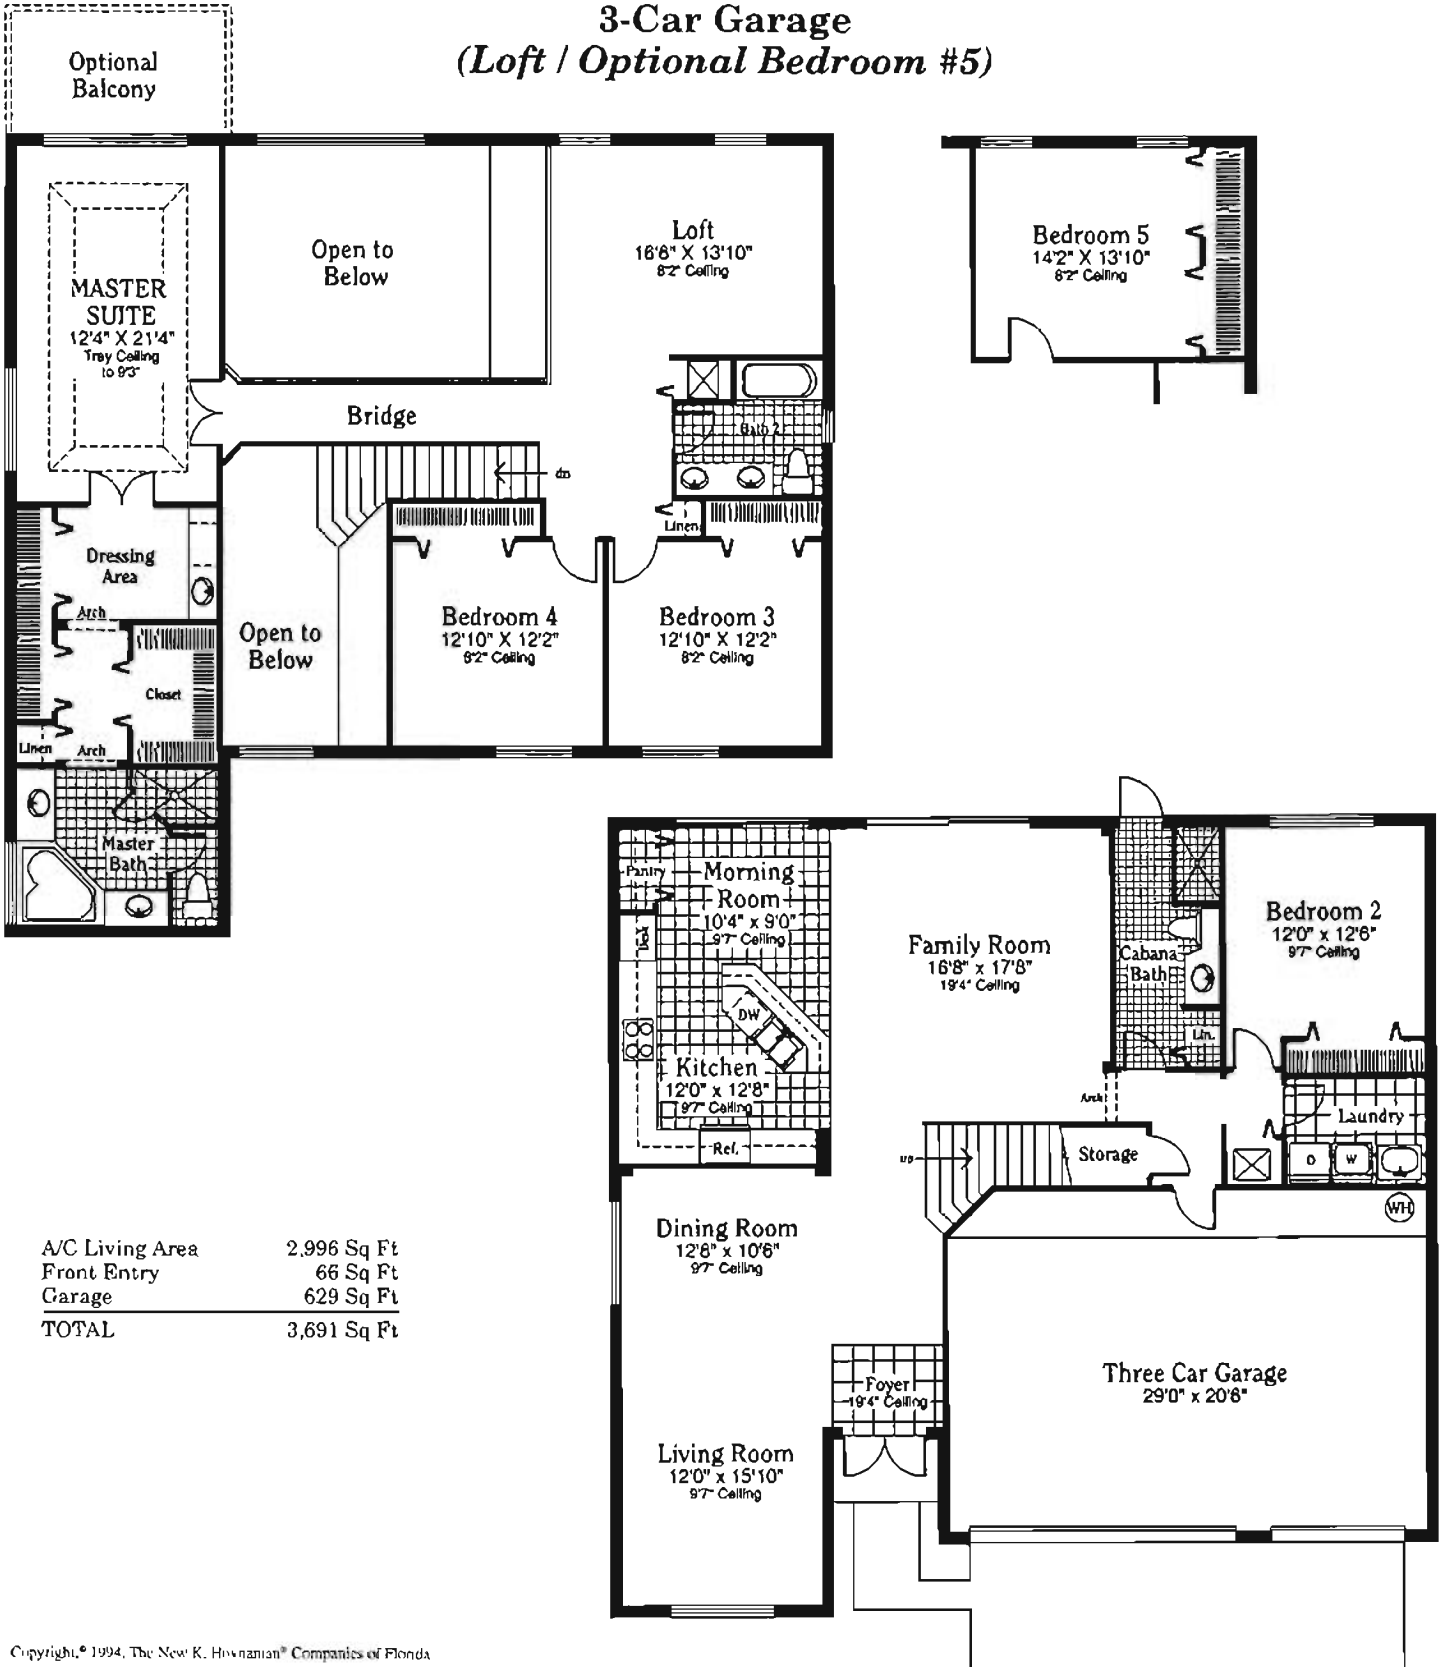

# Bridge House

2,996 A/C Square Feet  
4 Bedrooms, 3 Bathrooms, Loft, Family Room  
3-Car Garage  
(Loft / Optional Bedroom #5)

Elevation A

Elevation B

AT PEMBROKE SHORES

Artist's Conception

16401 S.W. 1st Street • Pembroke Pines, Florida 33027 • (305) 430-8600 • Fax (305) 430-4447

# Bridge House

2,996 A/C Square Feet

4 Bedrooms, 3 Bathrooms, Loft, Family Room

3-Car Garage

(Loft / Optional Bedroom #5)

A/C Living Area	2,996 Sq Ft
Front Entry	66 Sq Ft
Garage	629 Sq Ft
<b>TOTAL</b>	<b>3,691 Sq Ft</b>