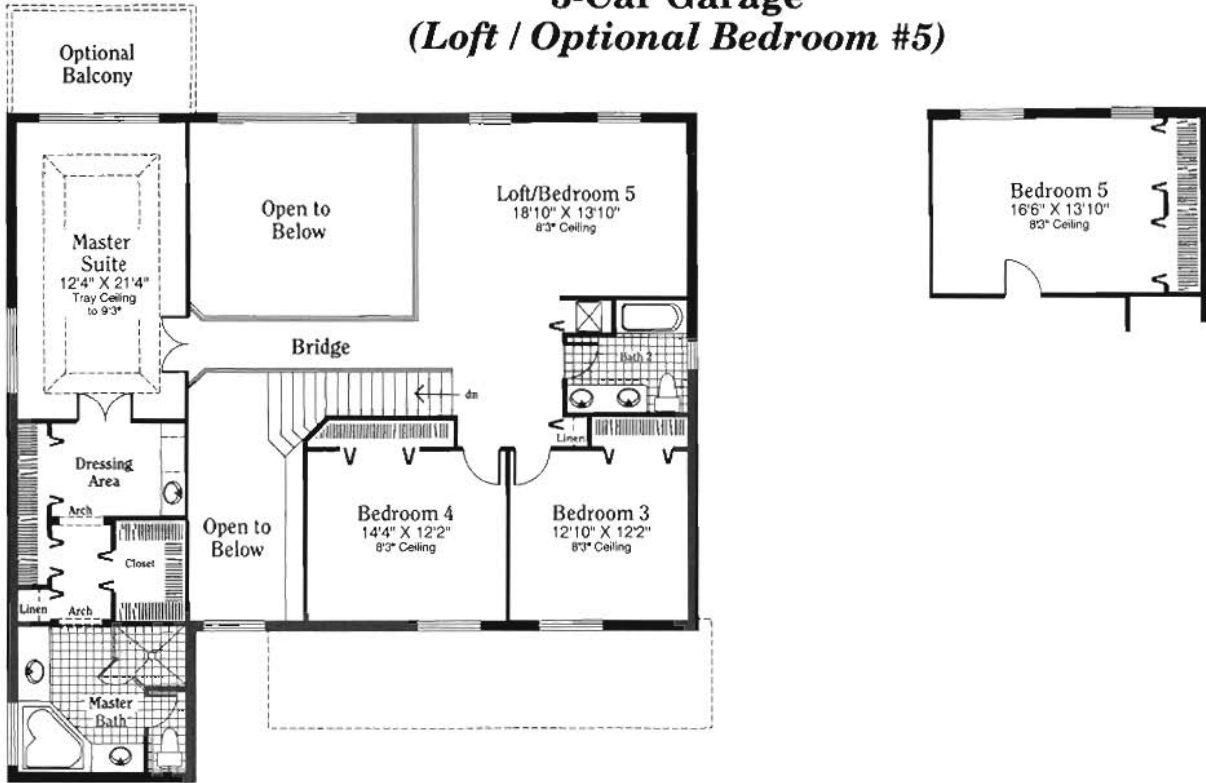

Bridge House

3,109 A/C Square Feet
4 Bedrooms, 3 Bathrooms, Loft, Family Room
3-Car Garage
(Loft / Optional Bedroom #5)

Elevation A

Elevation B

Elevation C

AT PEMBROKE SHORES

AT PEMBROKE SHORES

Artist's Conception

224 Southwest 166th Avenue • Pembroke Pines, FL 33027 • Telephone: (954) 430-8600 • Fax: (954) 430-4447

Bridge House

2,996 A/C Square Feet

4 Bedrooms, 3 Bathrooms, Loft, Family Room

3-Car Garage

(Loft / Optional Bedroom #5)

A/C Living Area	2,996 Sq Ft
Front Entry	66 Sq Ft
Garage	629 Sq Ft
TOTAL	3,691 Sq Ft

Copyright, © 1994. The New K. Hovnanian® Companies of Florida

Distinctive By Design

Developer reserves the right to change and/or alter materials, specifications, features, dimensions, designs and prices without prior notice. All plans and elevations are artist's renderings and may vary somewhat in precise detail and dimensions. All measurements are approximate.