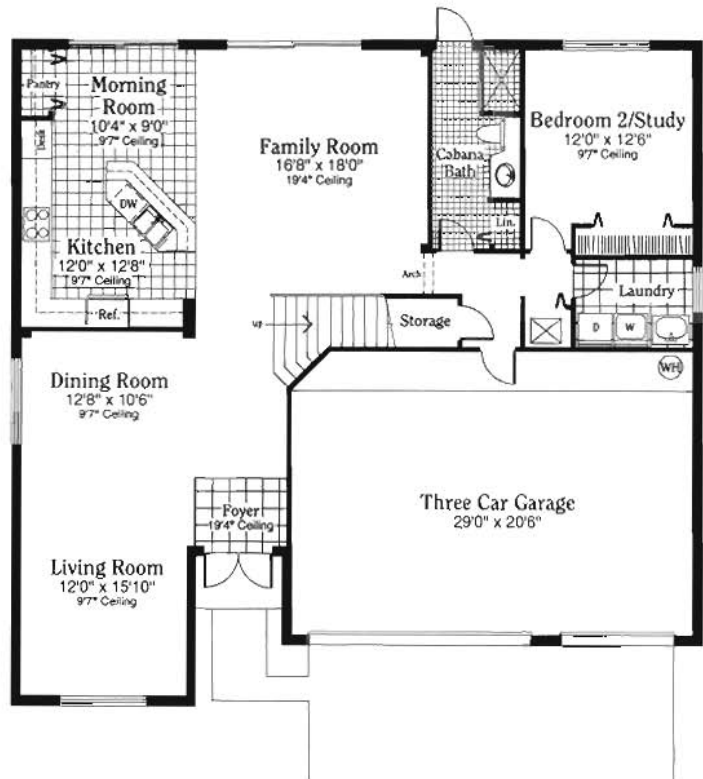

Bridge House

3,109 A/C Square Feet
4 Bedrooms, 3 Bathrooms, Loft, Family Room
3-Car Garage
(Loft / Optional Bedroom #5)

Elevation A

Elevation B

Elevation C

AT PEMBROKE SHORES

AT PEMBROKE SHORES

Artist's Conception

224 Southwest 166th Avenue • Pembroke Pines, FL 33027 • Telephone: (954) 430-8600 • Fax: (954) 430-4447

Bridge House

2,996 A/C Square Feet

4 Bedrooms, 3 Bathrooms, Loft, Family Room

3-Car Garage

(Loft / Optional Bedroom #5)

A/C Living Area	2,996 Sq Ft
Front Entry	66 Sq Ft
Garage	629 Sq Ft
TOTAL	3,691 Sq Ft

Copyright, © 1994. The New K. Hovnanian® Companies of Florida

Distinctive By Design

Developer reserves the right to change and/or alter materials, specifications, features, dimensions, designs and prices without prior notice. All plans and elevations are artist's renderings and may vary somewhat in precise detail and dimensions. All measurements are approximate.