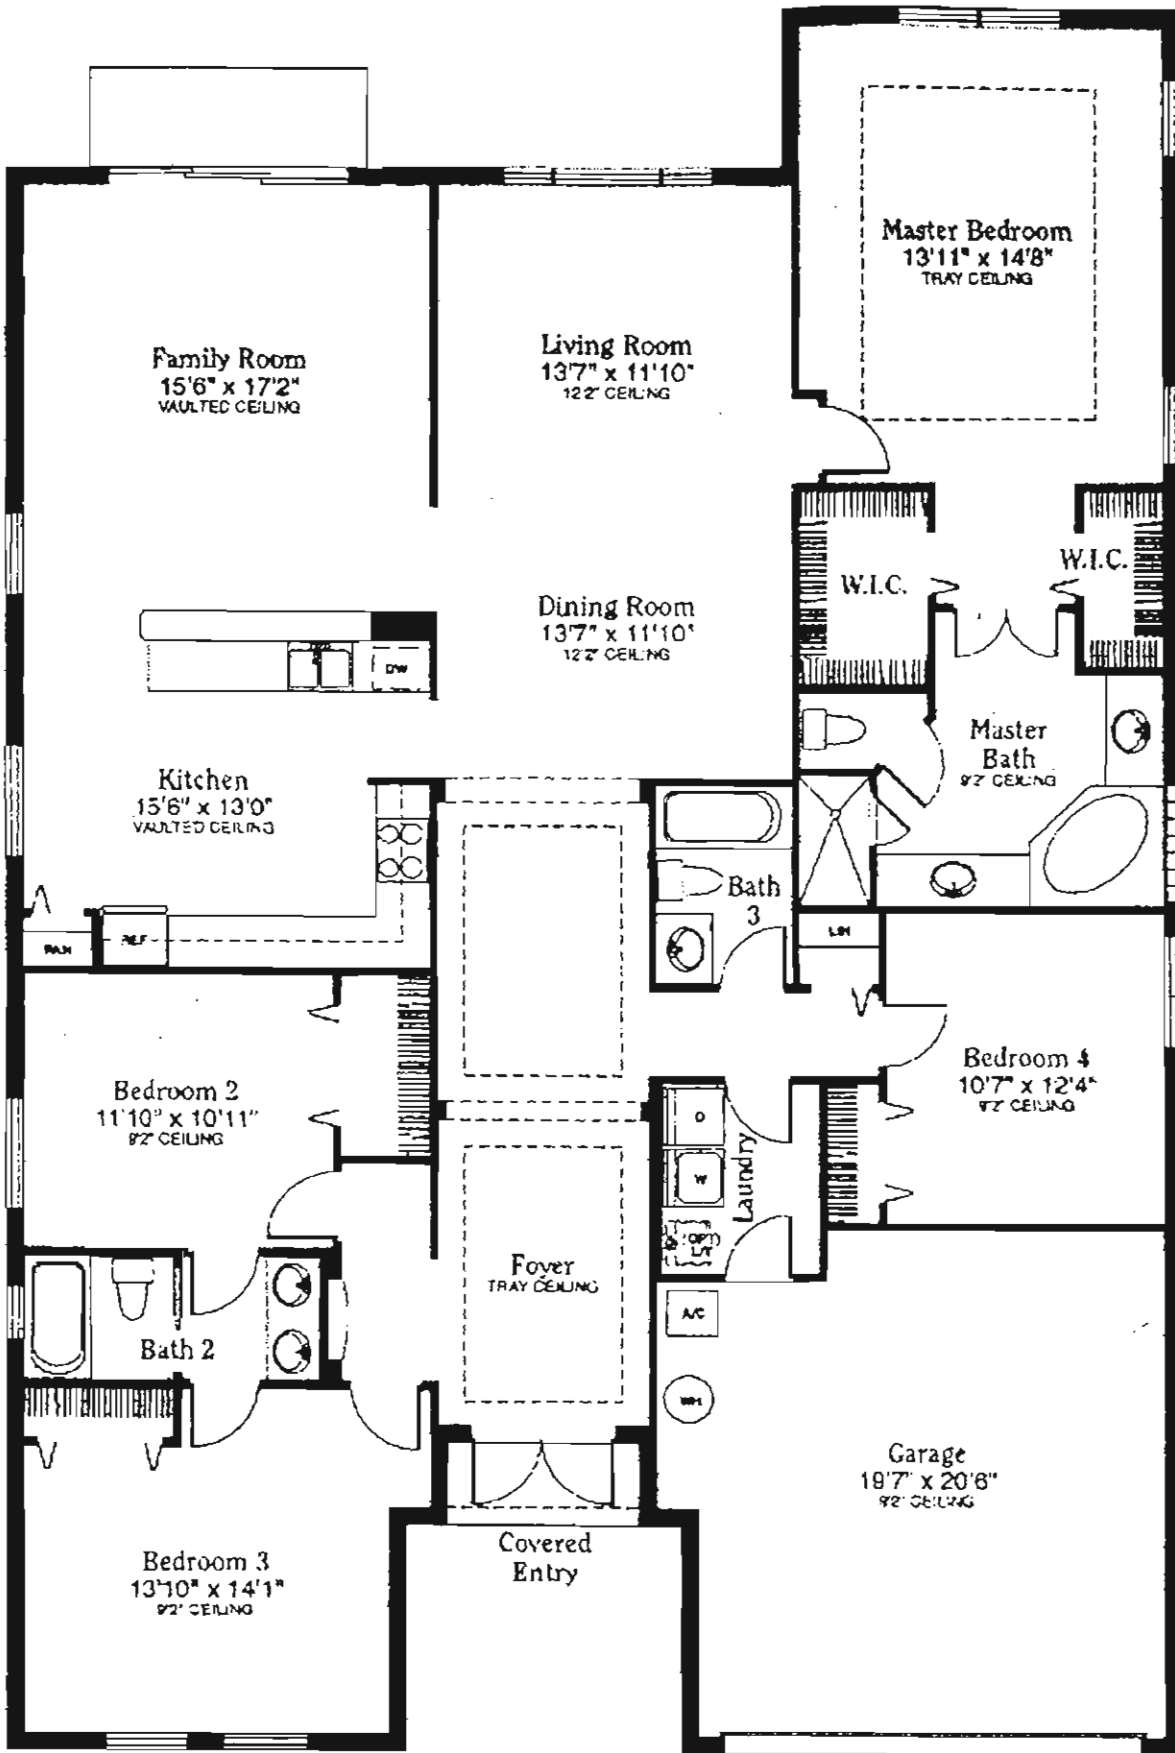

Berkley
Centerline
Estates at Pembroke Shores
8/1/00

| | |
|---|------------------|
| Berkley Centerline Estates @ Pembroke Shores | |
| Living A/C | 2434 |
| Garage | 405 |
| Entry | 24 |
| Total | 2863 S.F. |