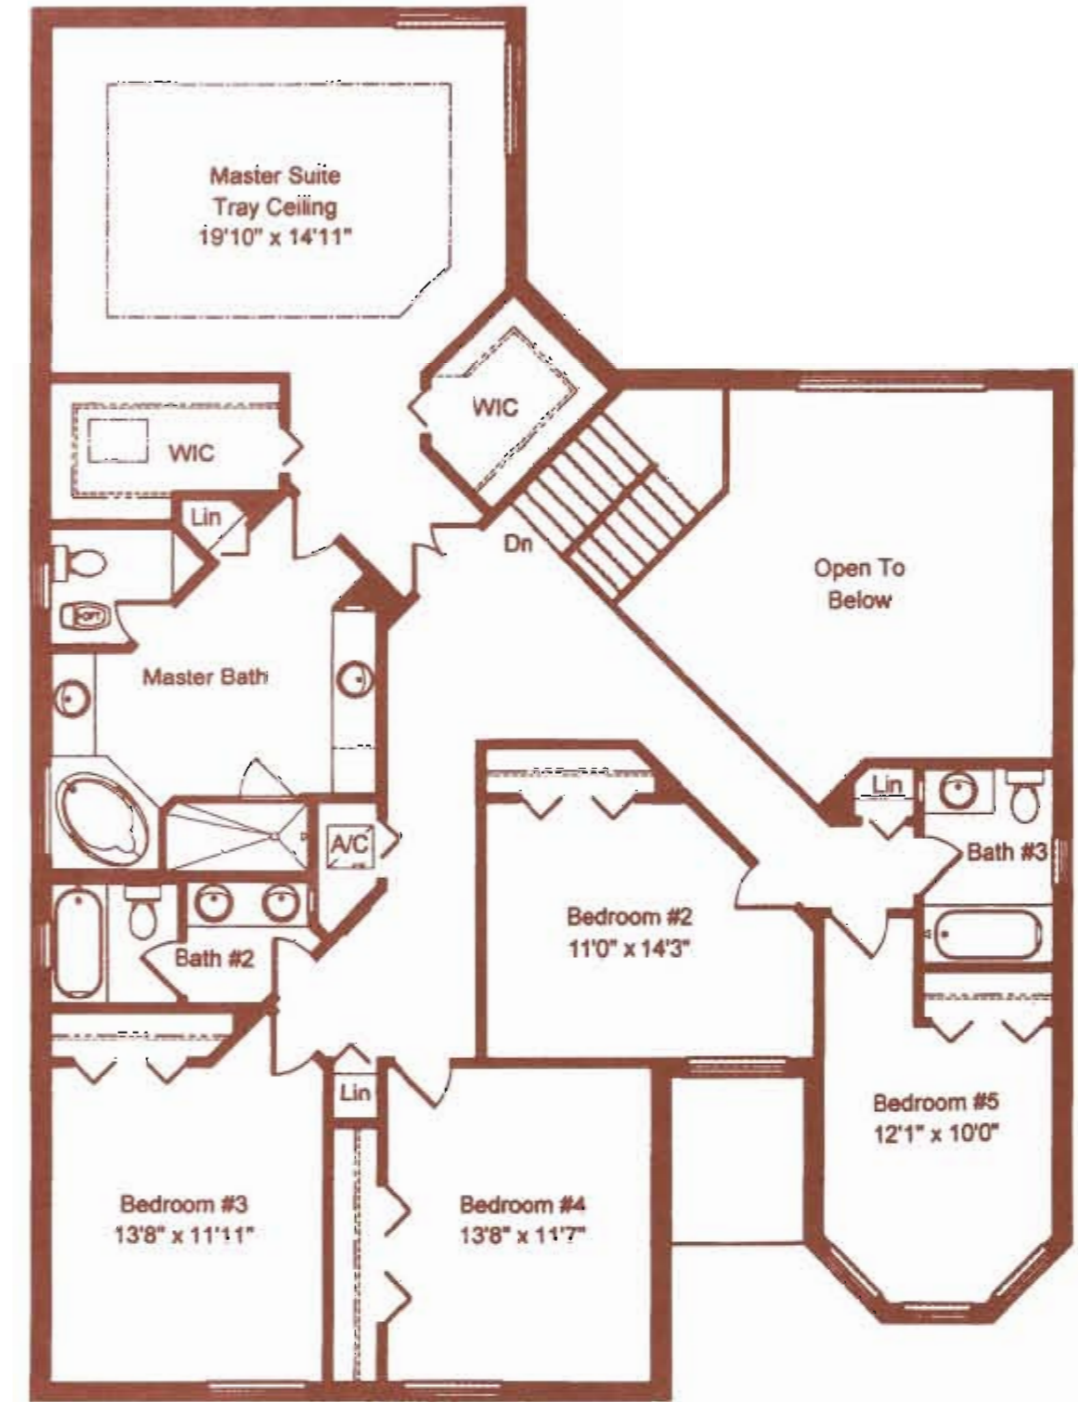

Baradero

Baradero

-First Floor-

-Second Floor-

6 Bedroom, 4 Bath & 3 Car Garage

1st Floor	
Living Area A/C	1,639 sq.ft.
Garage	567 sq.ft.
Entry	184 sq.ft.
2nd Floor	
Living Area A/C	1,908 sq.ft.
Total	4,298 sq.ft.