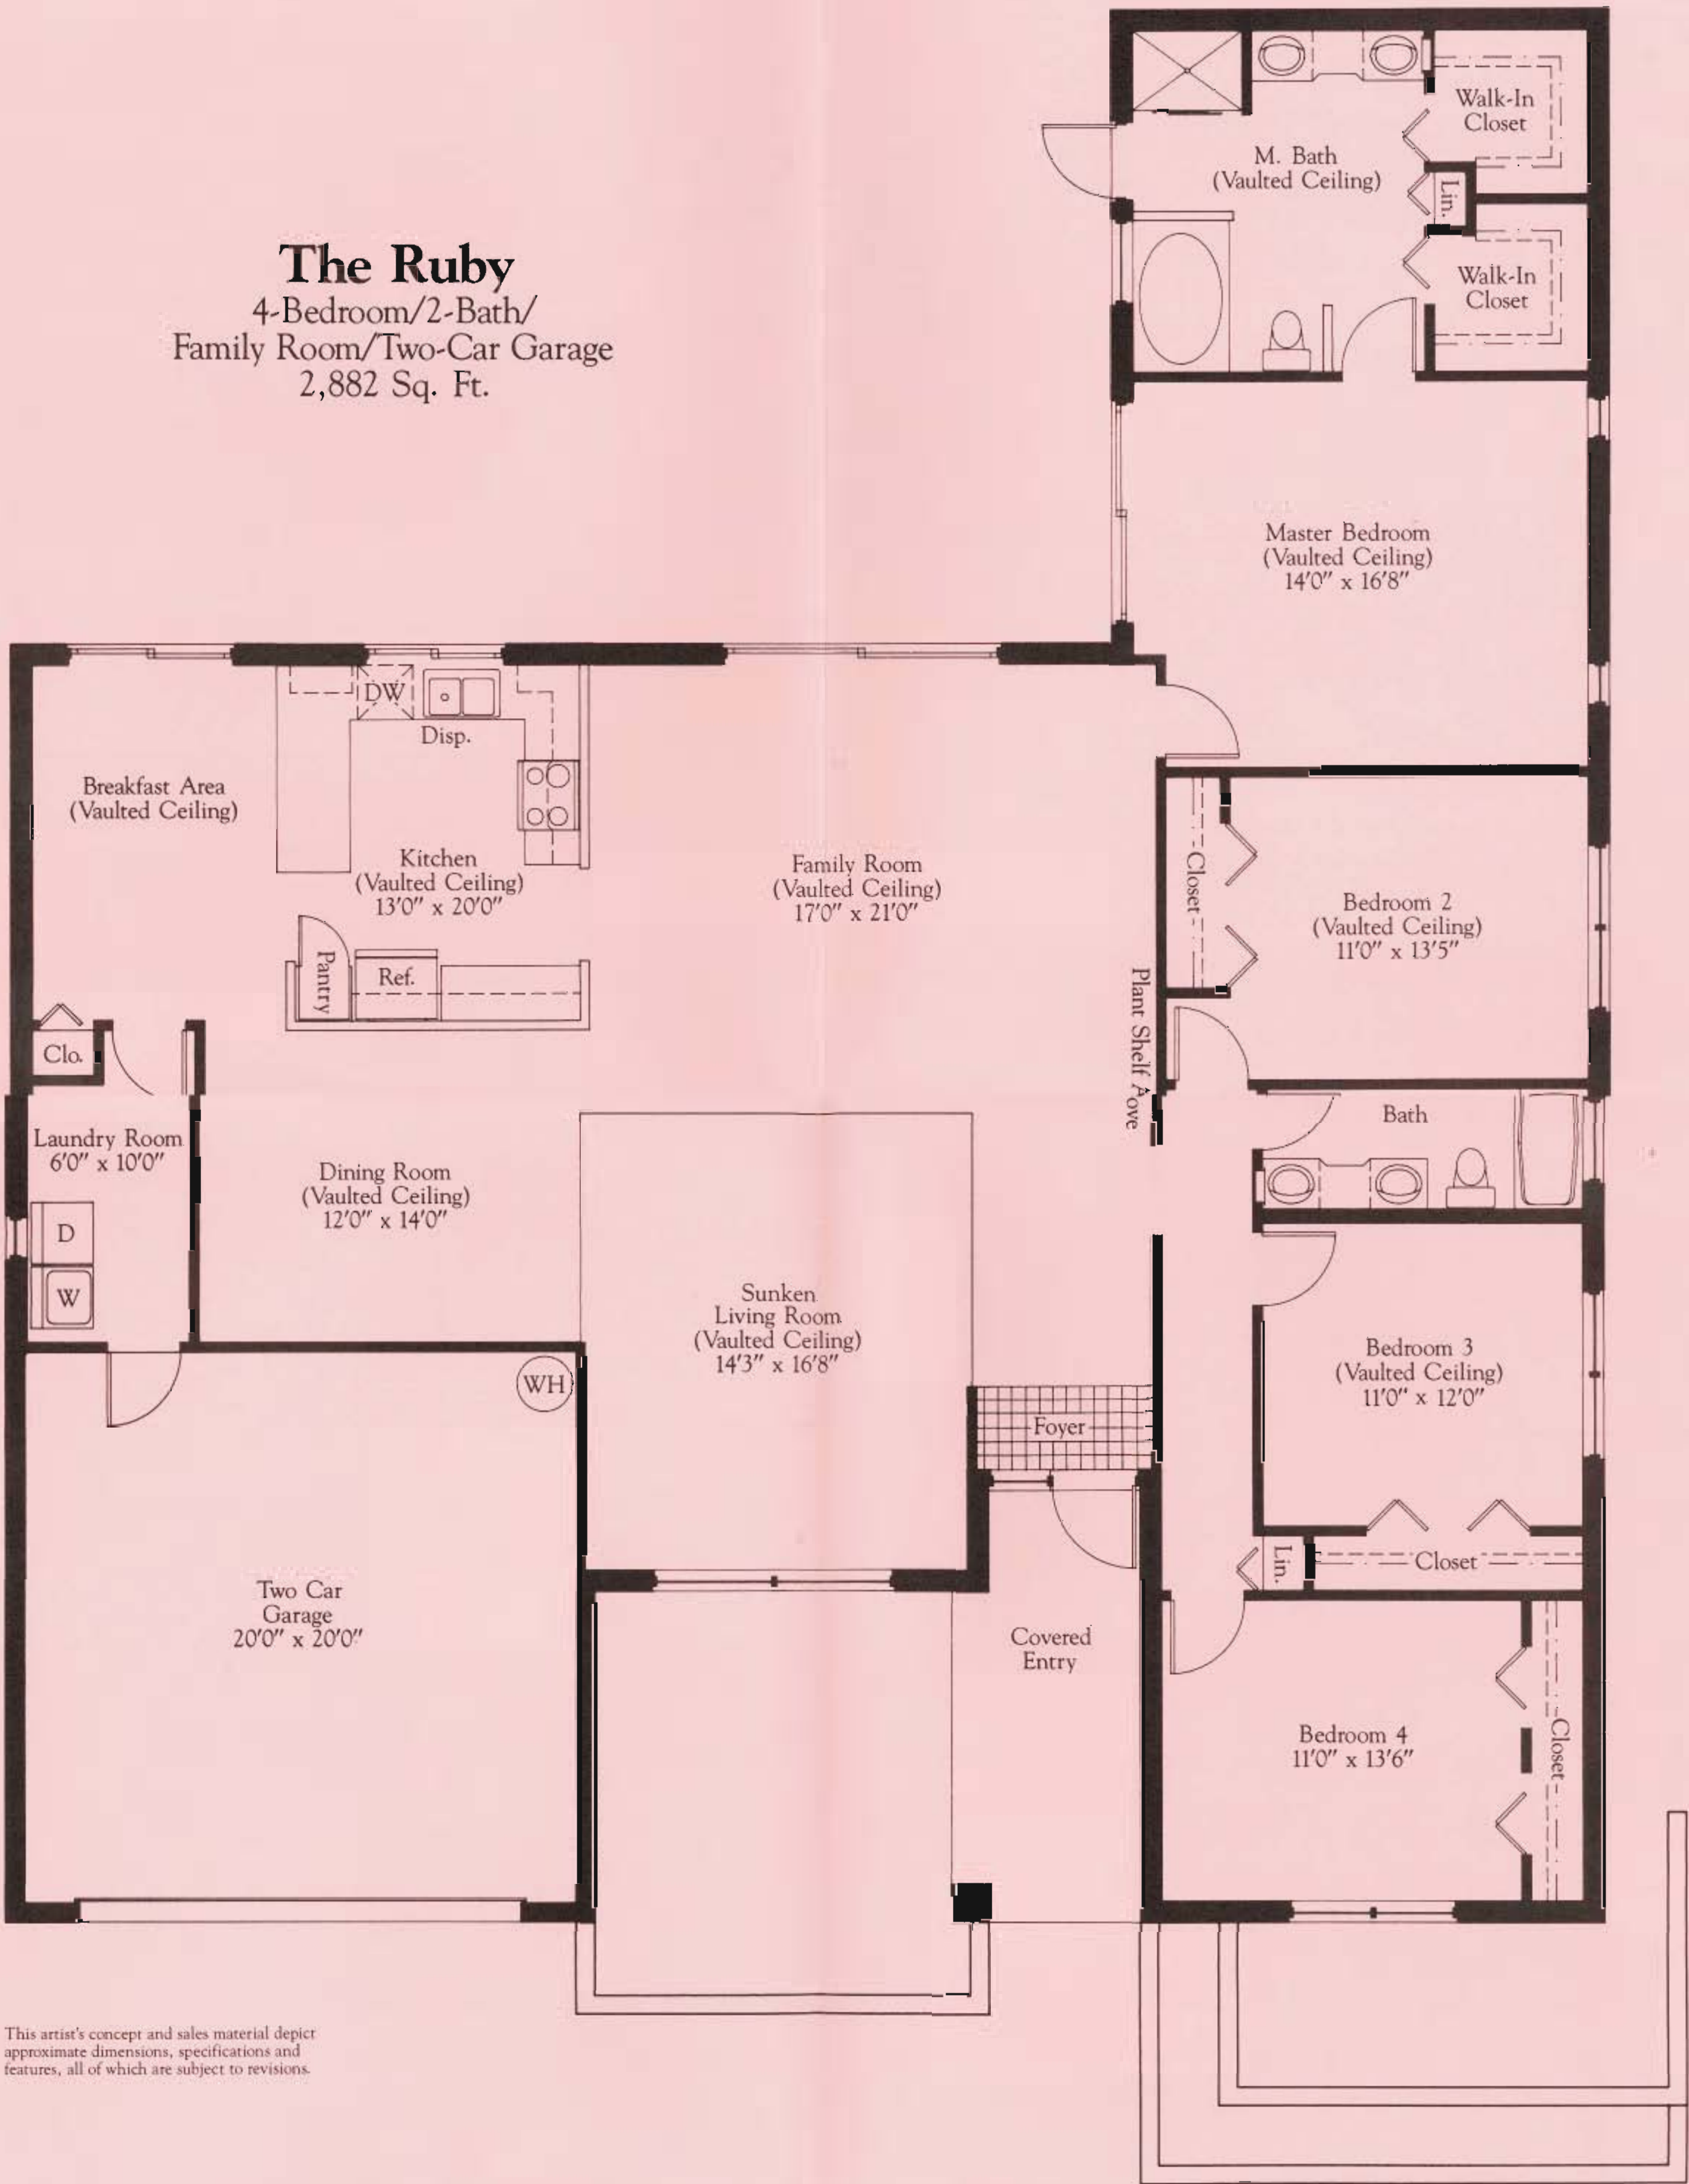

The Ruby
 4-Bedroom/2-Bath/
 Family Room/Two-Car Garage
 2,882 Sq. Ft.

This artist's concept and sales material depict approximate dimensions, specifications and features, all of which are subject to revisions.