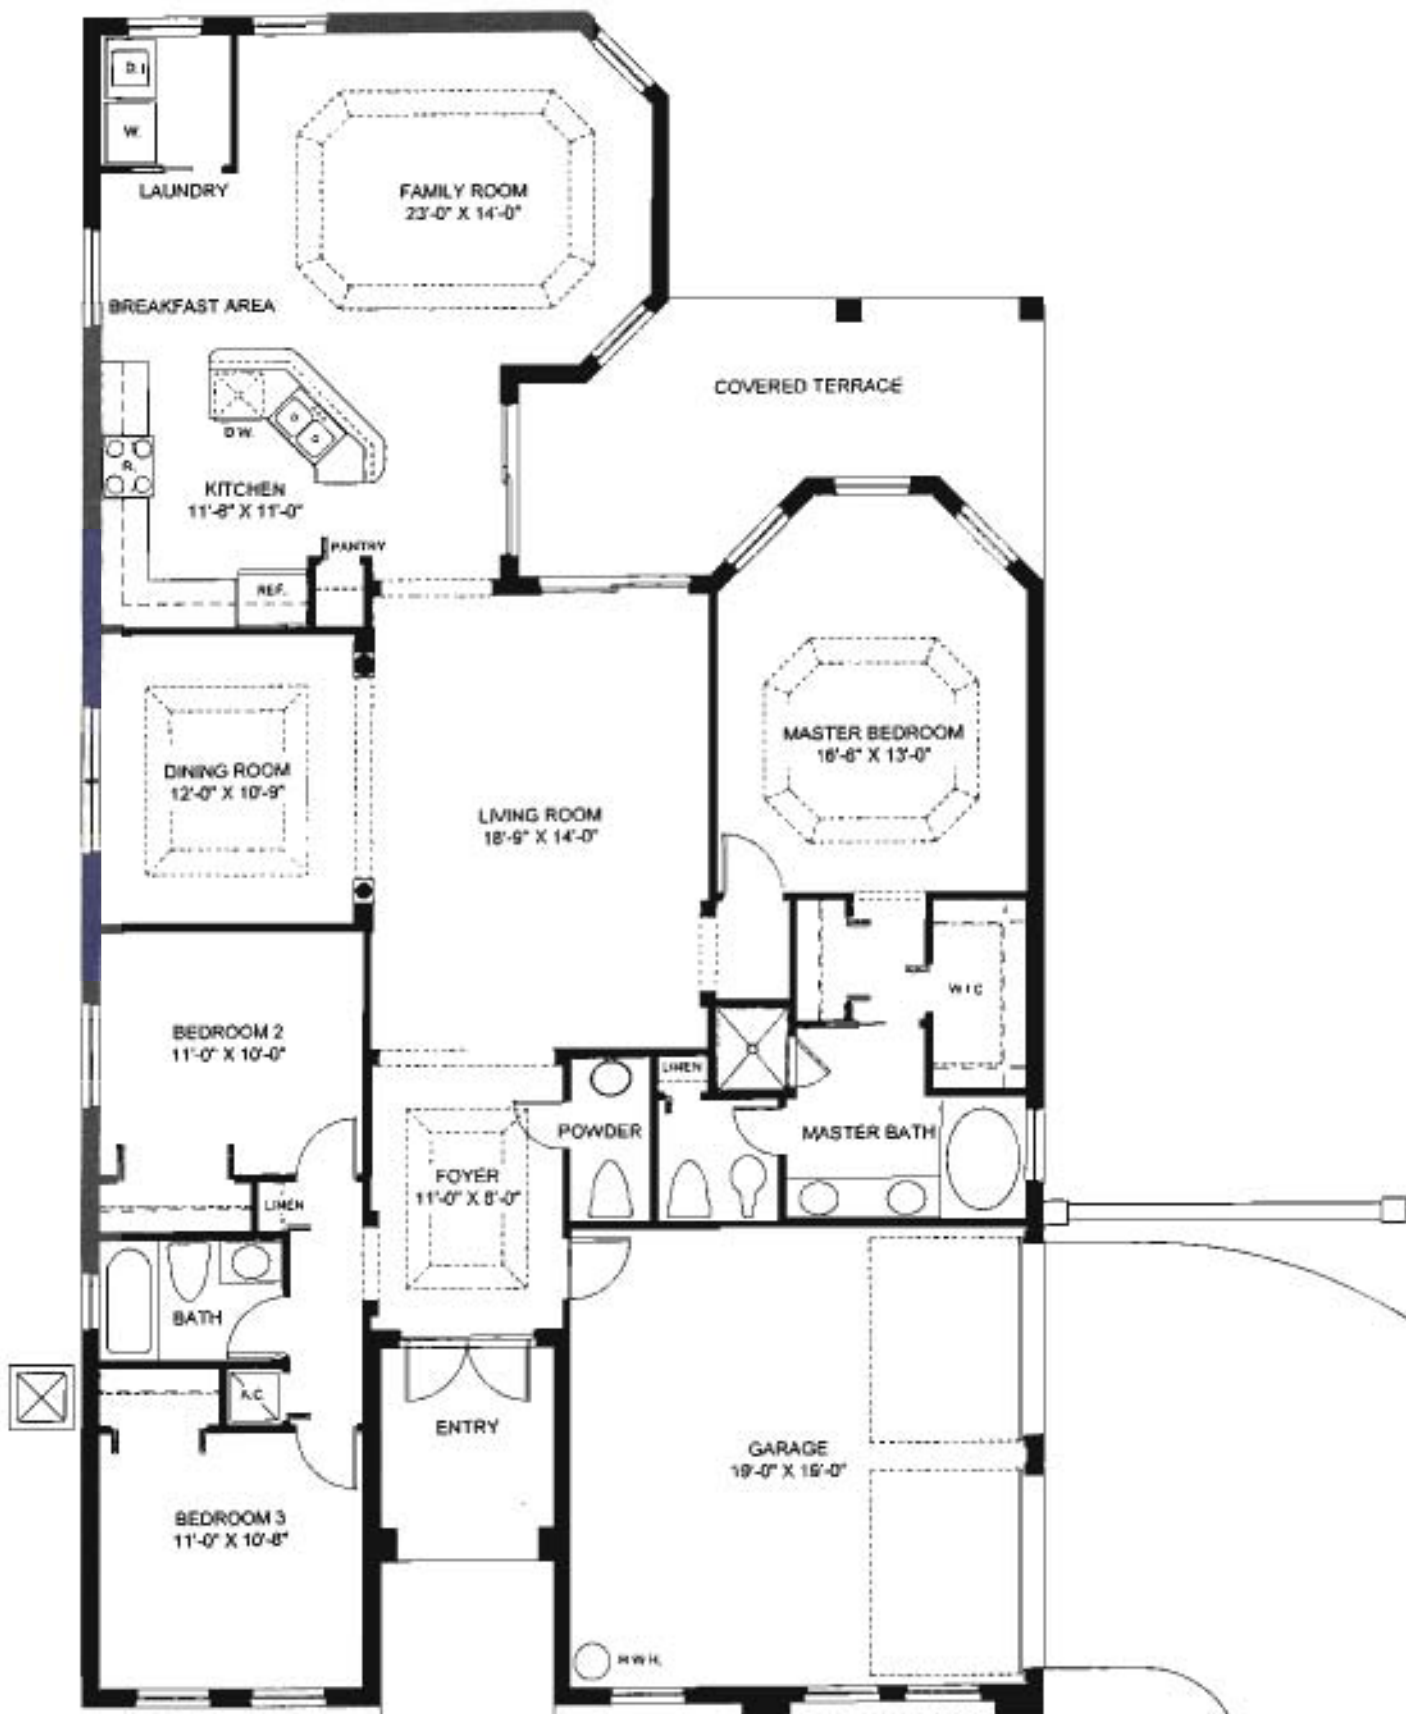

SHOMA HOMES  
SPRING VALLEY

R. GARCIA

Palm

*Palm*  
 One Story 2,575 Sq. Ft.