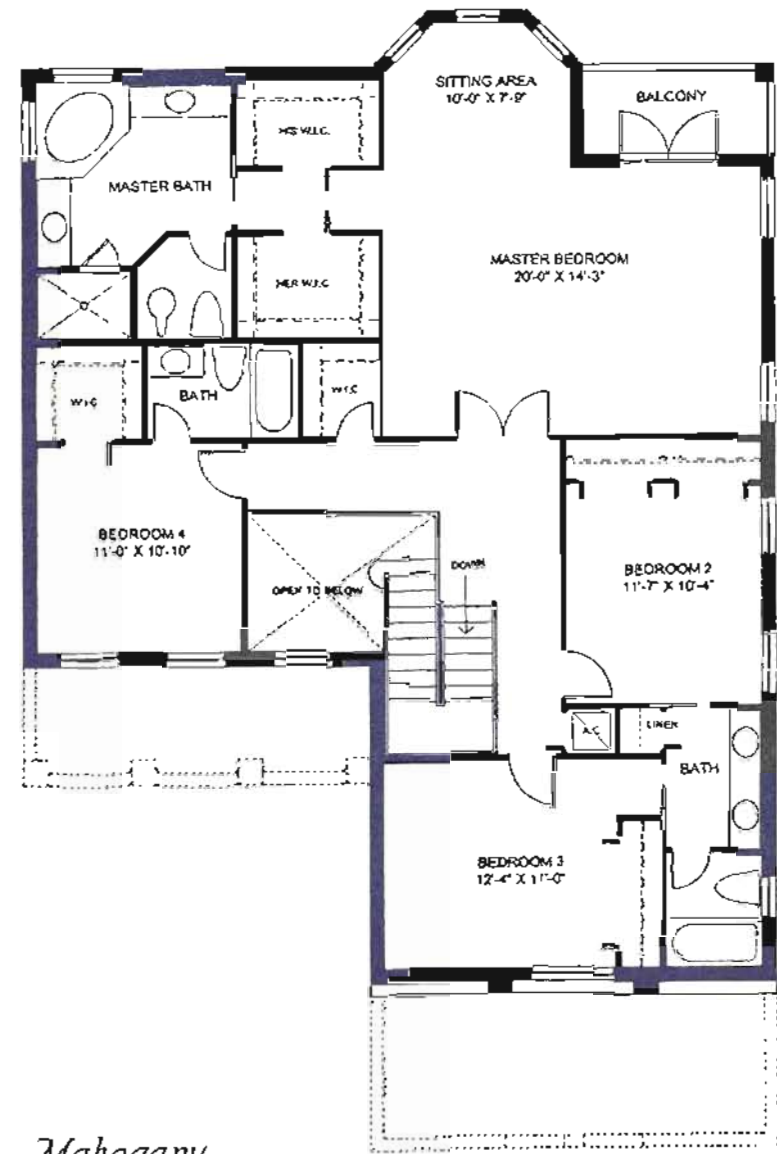

SHOMA HOMES
SPRING VALLEY

Mahogany

Mahogany
 First Floor 3,498 Sq. Ft.

Mahogany
 Second Floor