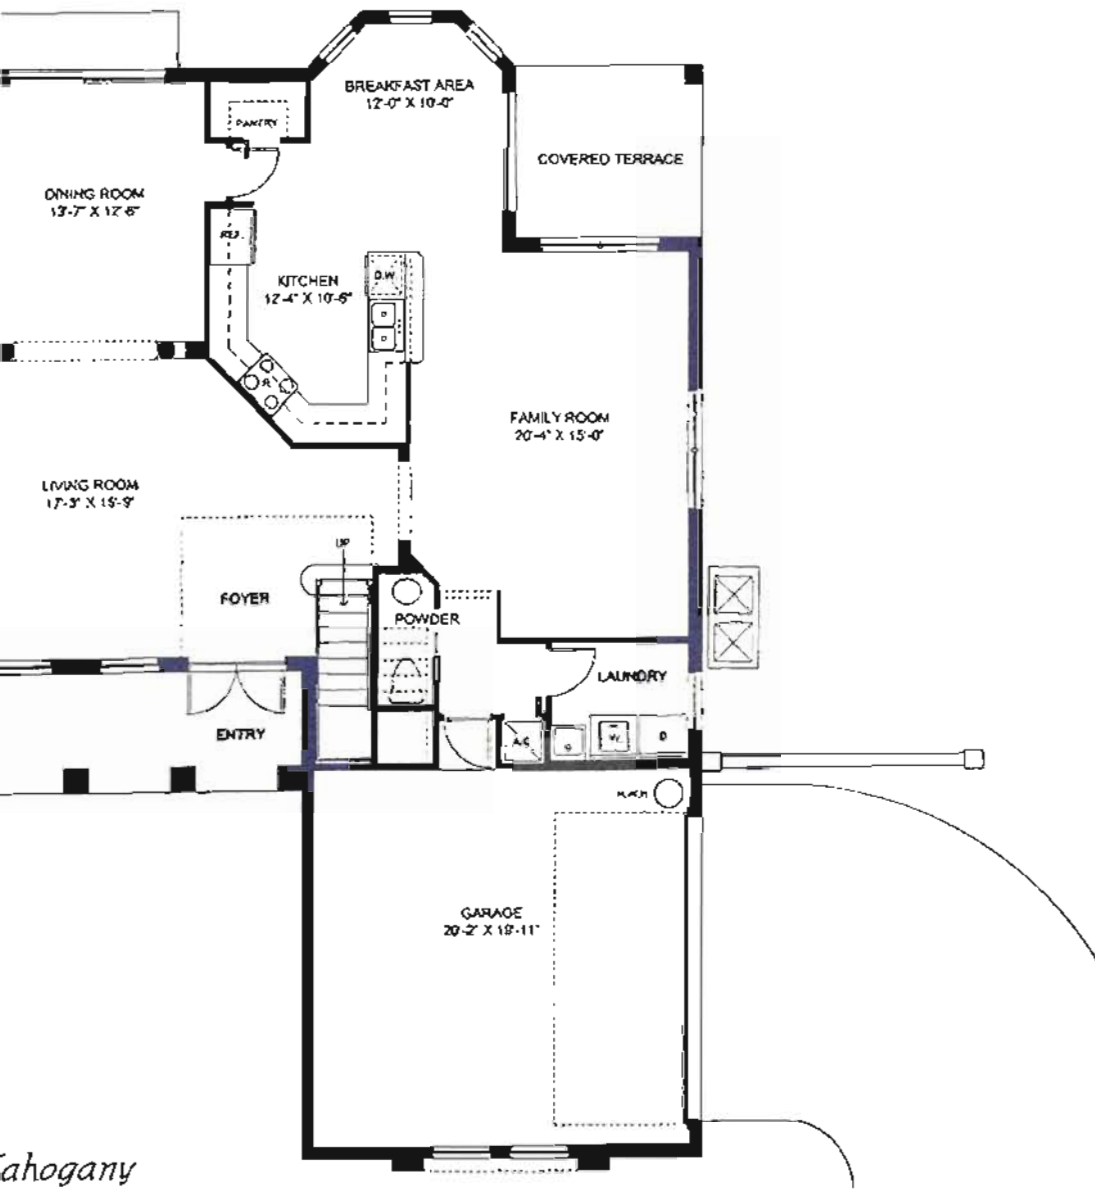

SHOMA HOMES
SPRING VALLEY

Mahogany

Mahogany
 First Floor 3,498 Sq. Ft.

Mahogany
 Second Floor