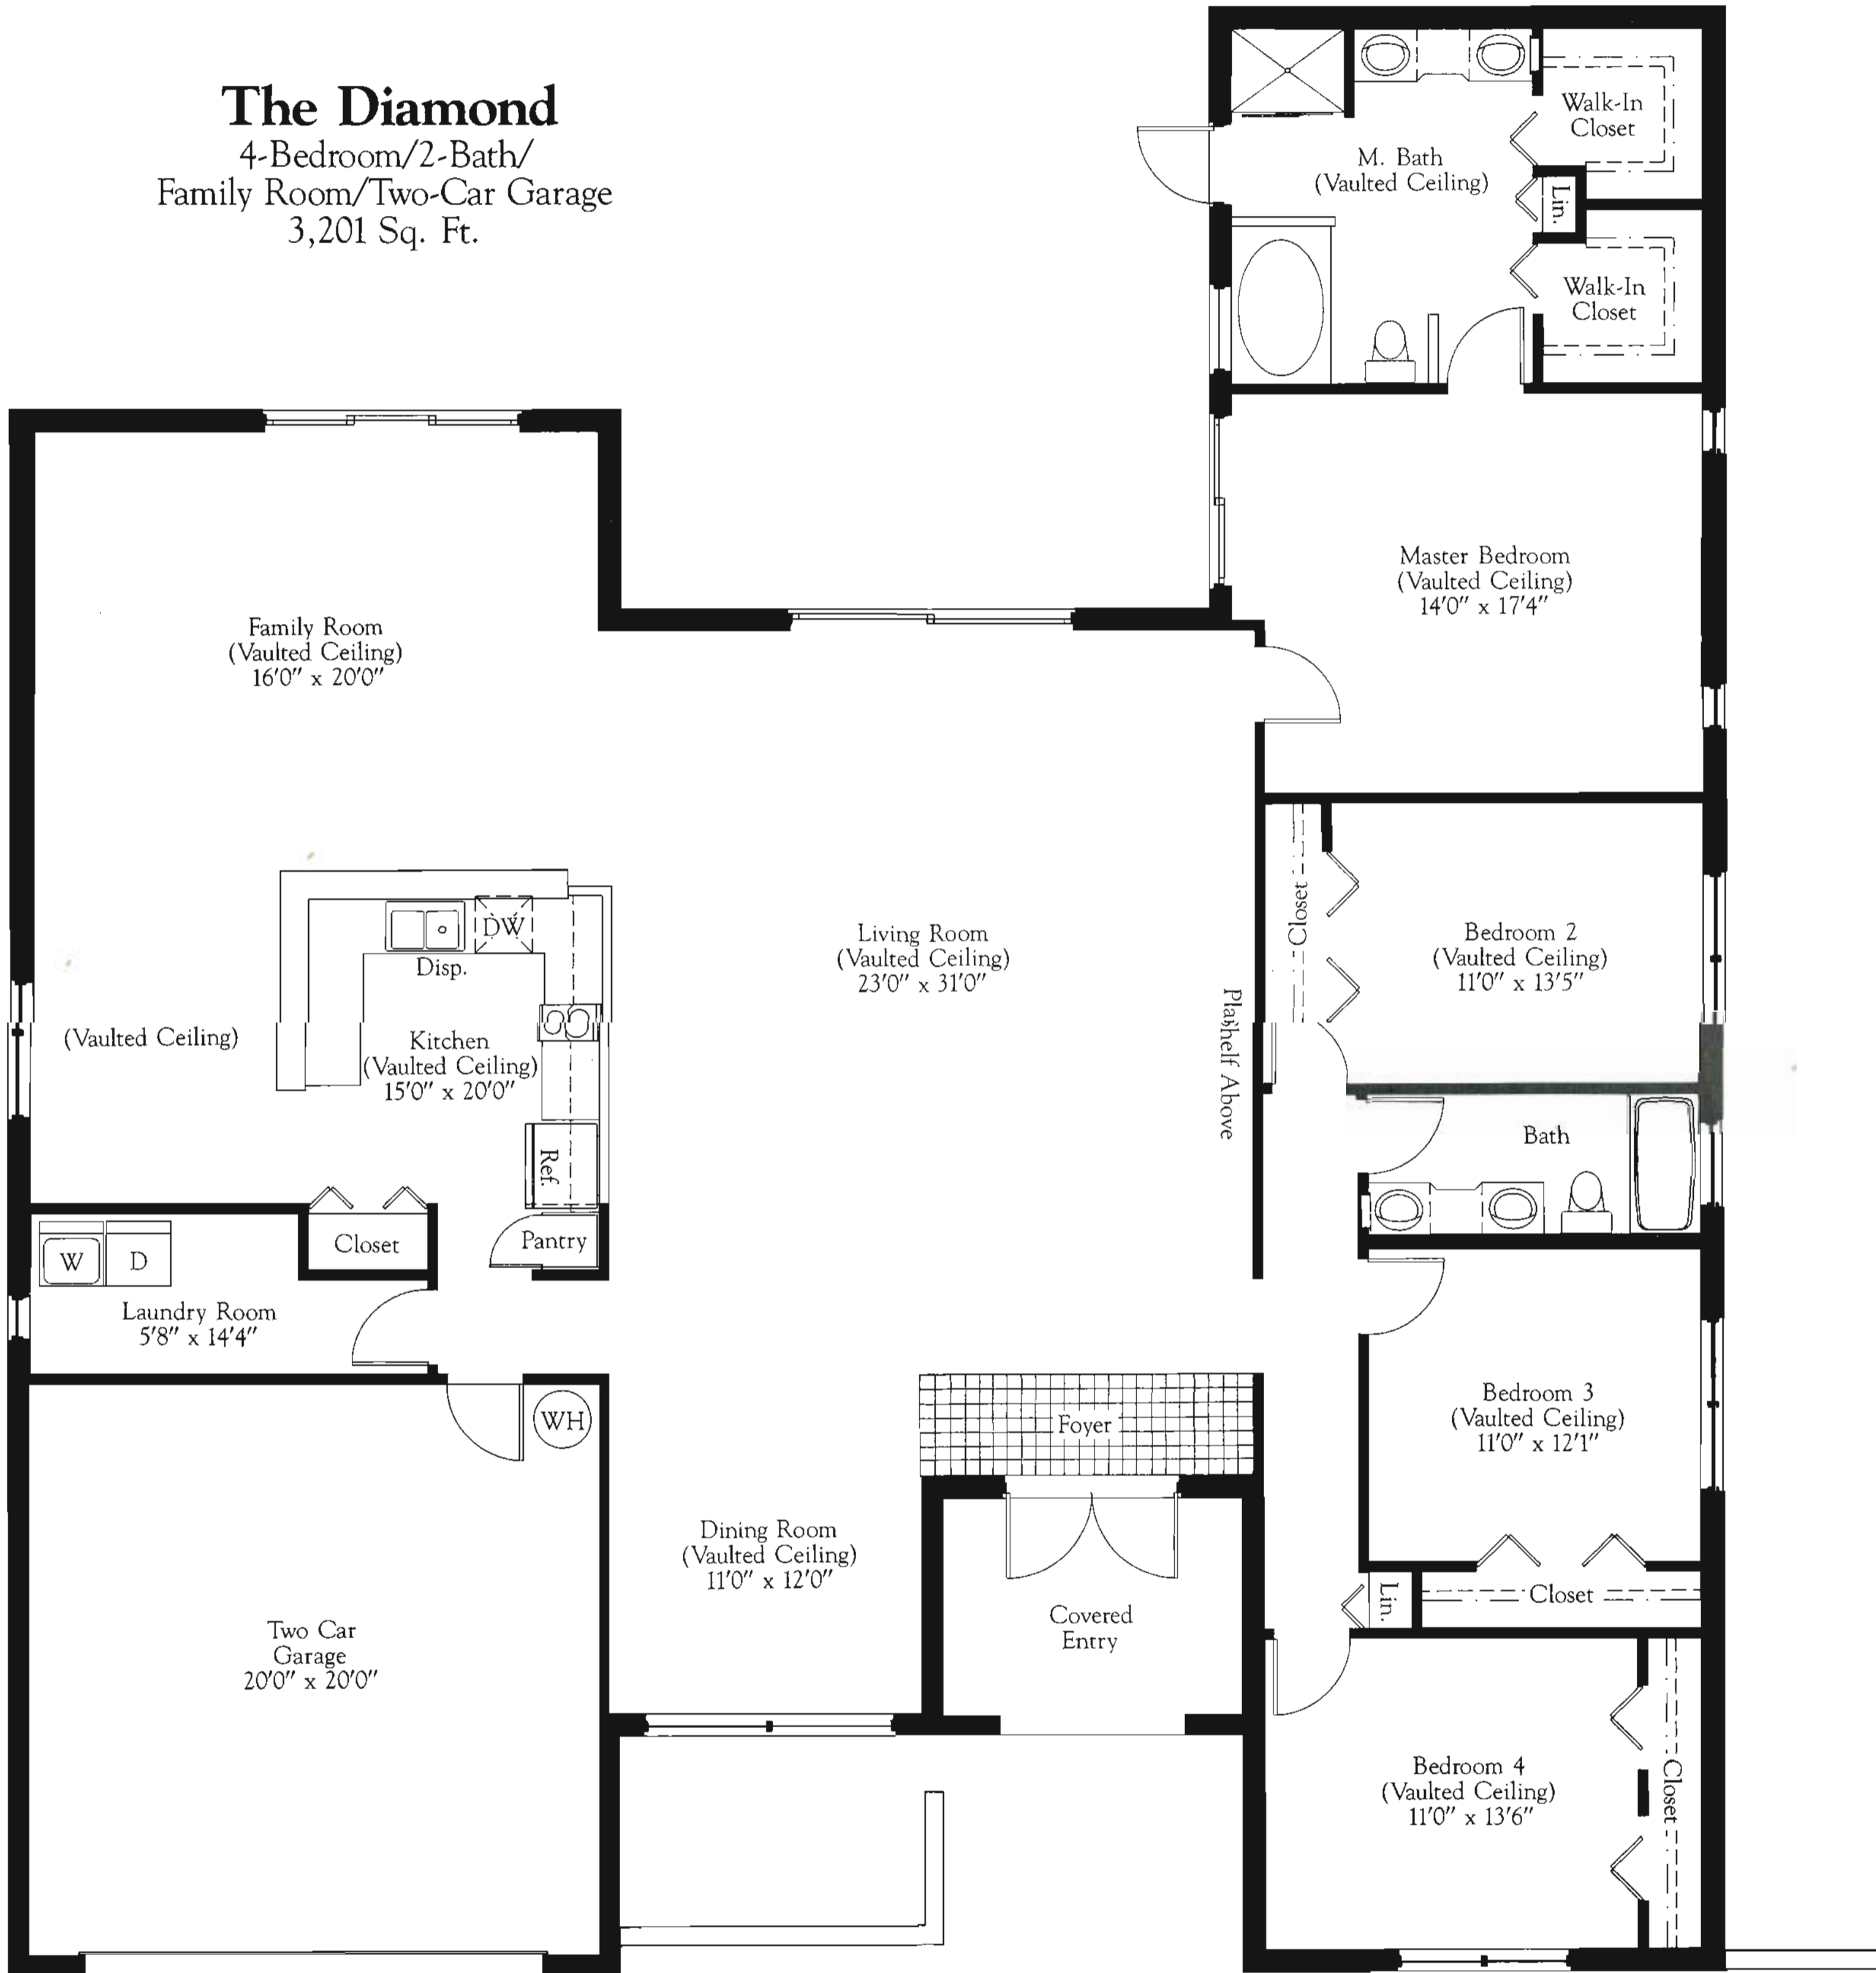

The Diamond

4-Bedroom/2-Bath/
Family Room/Two-Car Garage
3,201 Sq. Ft.

This artist's concept and sales material depict approximate dimensions, specifications and features, all of which are subject to revisions.