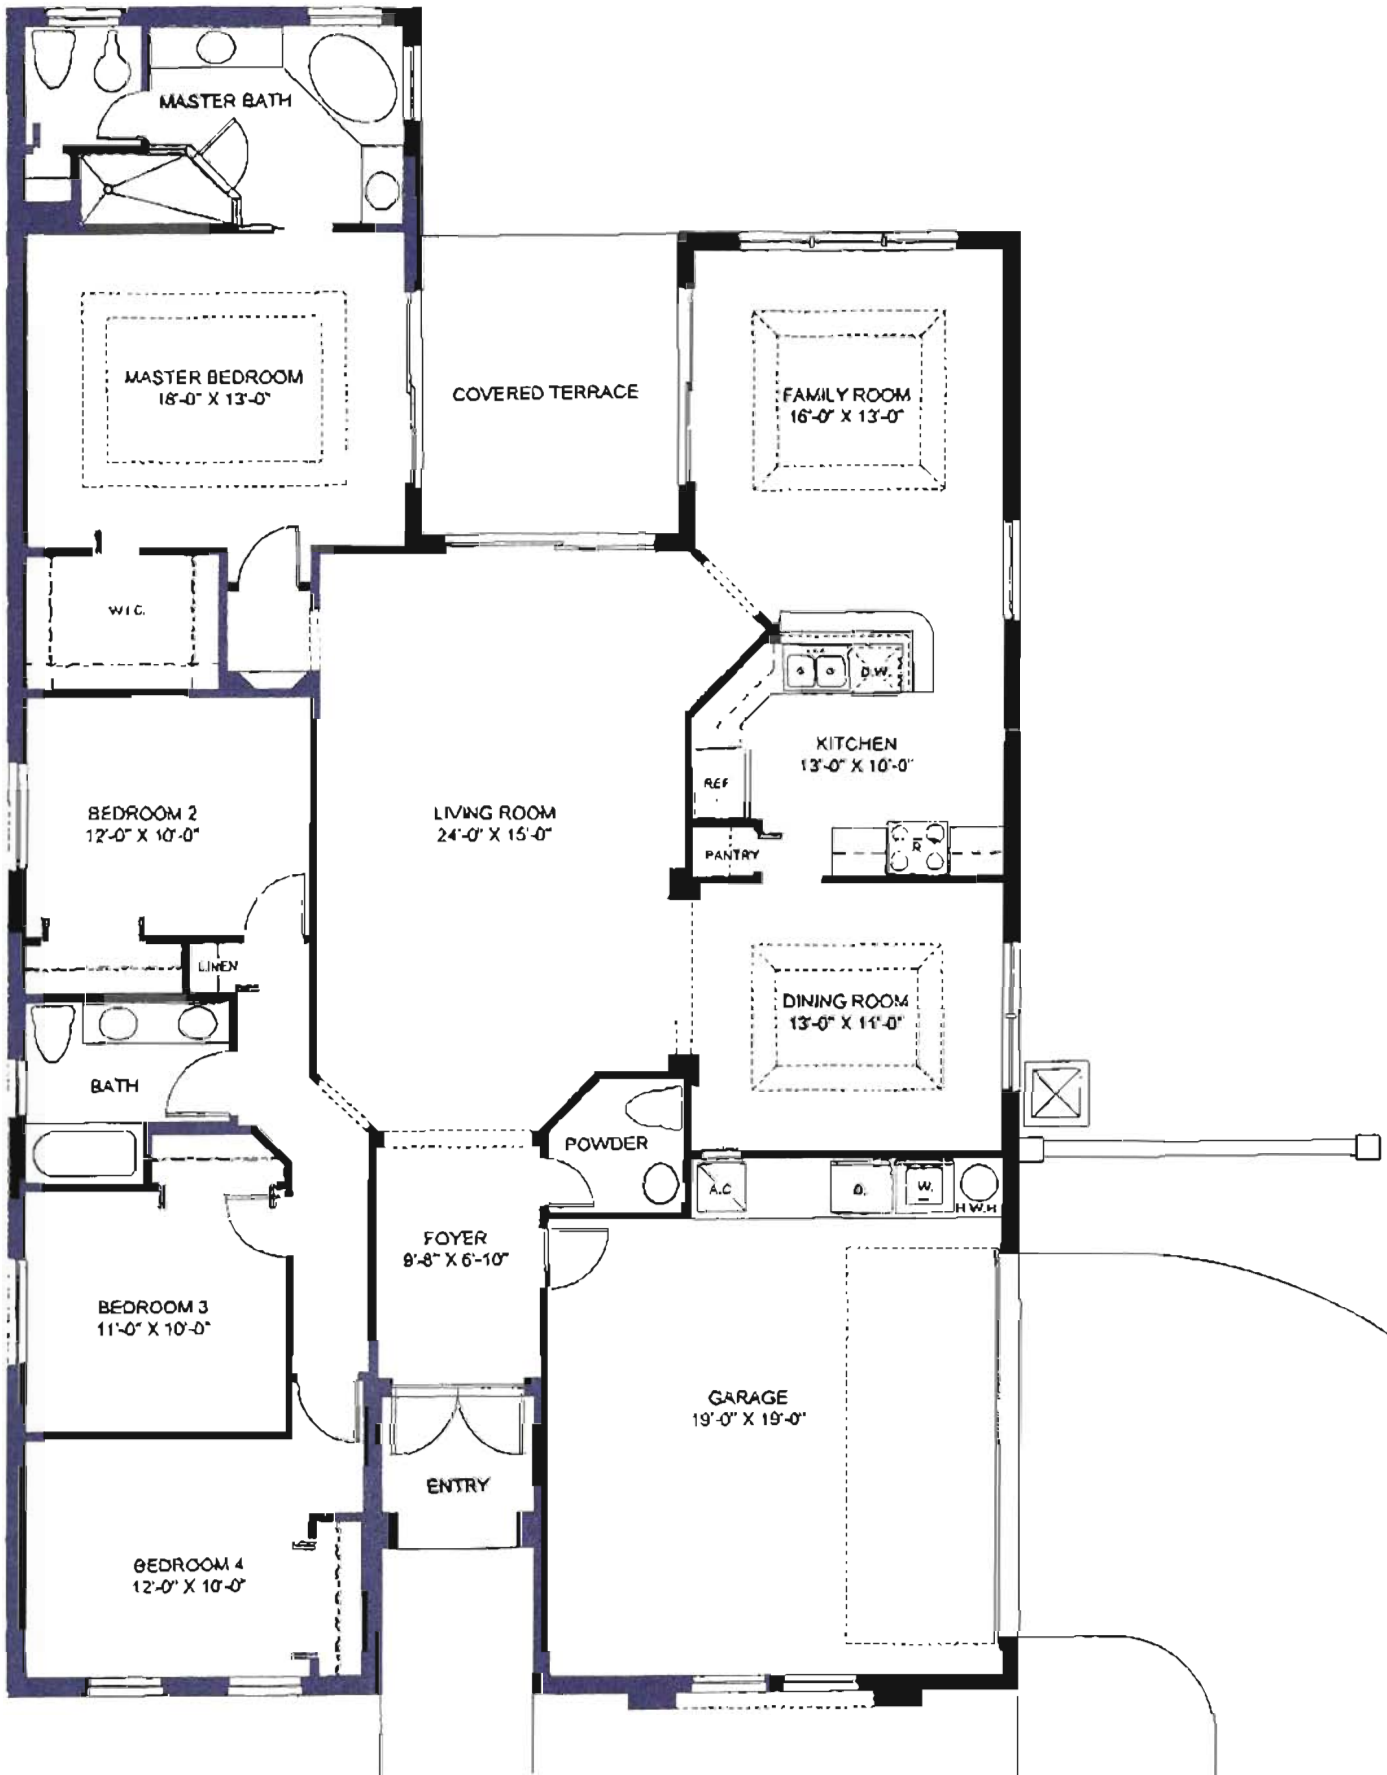

SHOMA HOMES  
SPRING VALLEY

R. GARCIA

Cedar

*Cedar*

One Story 2,687 Sq. Ft.