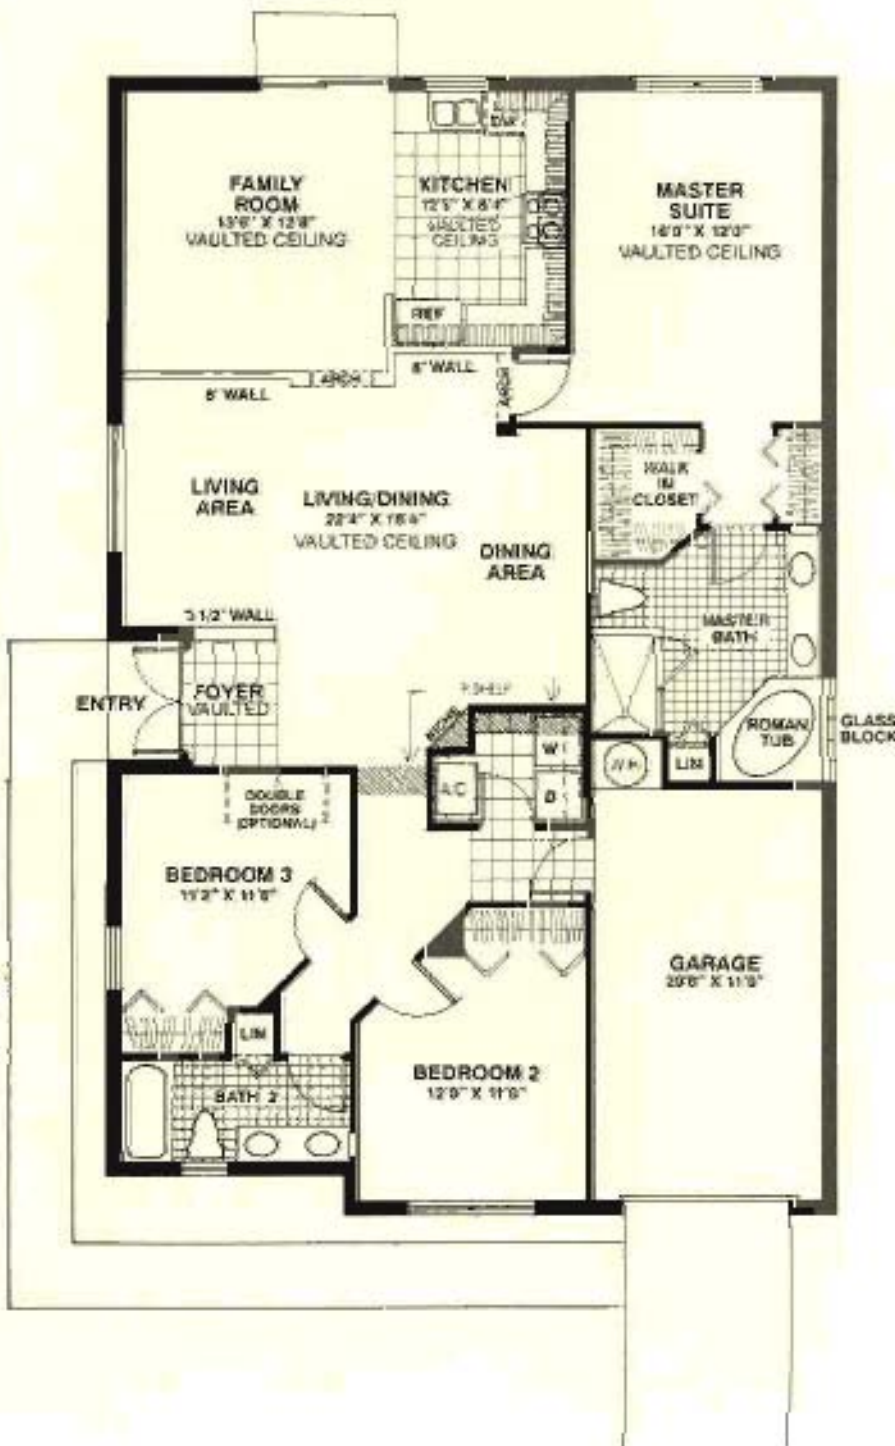

# Calyпсо

3 Bedroom/2 Bath/Family Room/1 Car Garage

A/C Living Space 1,635 Sq. Ft. • Entry 19 Sq. Ft. • Garage 220 Sq. Ft. • Total 1,874 Sq. Ft.

Elevation "A"

Elevation "B"